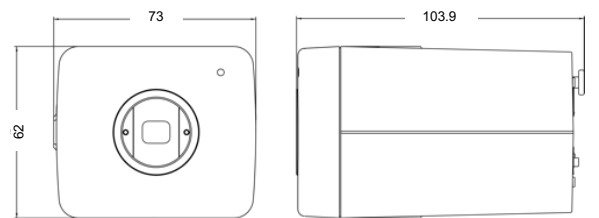

NETWORK

User Web Access	Up to 10 clients
Protocols	ARP, DHCP, DNS, FTP, HTTP, HTTPS, ICMP, IGMP, IPv4/6, LDAP, NTP, RTSP/RTCP/RTP, QoS, SMTP, SNMP v1/2c/3, TCP, TLS/TLS, UDP, UPnP, 802.1X, Bonjour, SNMP v1/2c/3, DDNS, PPPoE
Internet Security	IEEE 802.1X, HTTPS, Digest Authentication, IP Filtering, Advanced Security

GENERAL

On Board Storage	1 x micro SDHC/SDXC slot (card not included), Recording & Playback
I/O Interface	1x Audio Input / 1x Audio Output 1x Alarm Input / 1x Alarm Output 1x Reset/1x Default Button 1x RJ45 IEEE 802.3, 10/100 Base-T/TX
Web Browser	Internet Explorer 11, Mozilla Firefox, Chrome, Safari, Microsoft Edge
Memory	1GB RAM
ONVIF Compliance	Profile S/G/Q/T
Unit Configuration	Date/time sync (manual, NTP, PC, DST support), System info (FW/HW version, product name, serial number, MAC address), Camera SW reboot, UI SW factory default, UI HW factory default

MECHANICAL

Casing Material	Box Body: Aluminum / Box Base: Aluminum
Weathering Resistance	N/A
Vandal Resistance	N/A
Dimension	73x104x62mm

ELECTRICAL

Power Source	DC12V, AC24V, PoE
Power-over-Ethernet	IEEE 802.3af, Class 3
Power Consumption	13.5W (Max)

ENVIRONMENTAL

Operating Temperature	-10°C ~ 55°C
Cold Start Temperature	-20°C
Storage Temperature	-40°C ~ 60°C
Storage Humidity	90%, non-condensing

CERTIFICATION

Safety Certifications	UL/LVD/CE/FCC
Industry Compliance	NDAA Compliant

DIMENSIONS

Unit : mm

The Customer Engagement Company™

Americas

info@verint.com

1-800-4VERINT

Europe, Middle East & Africa

info.emea@verint.com

+44(0) 1932 839500

Asia Pacific

info.apac@verint.com

+(852) 2797 5678

verint.com

twitter.com/verint

facebook.com/verint

blog.verint.com

VERINT®