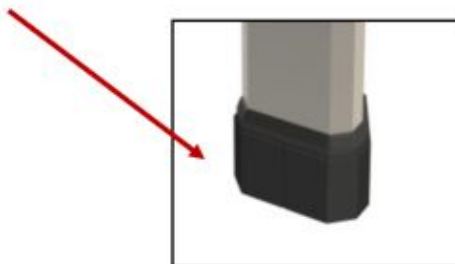

New Truck Base

est. 1967
HAMILTON
CUSTOM MADE SECURITY