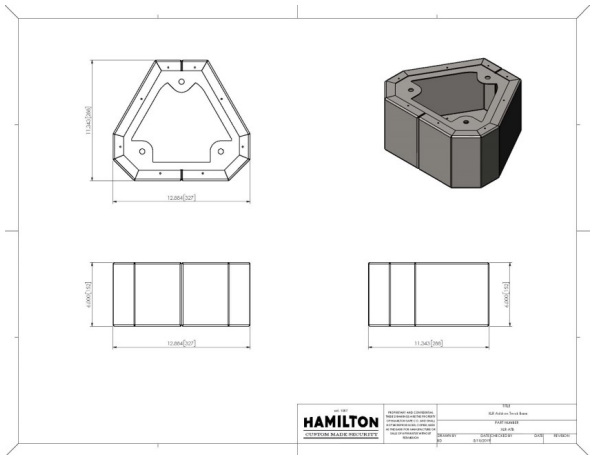

NEW HA-1000XLR Accessories

ADD-on Truck Base & LED Light Kits

NEW HA-1000XLR Truck Base is designed to fit those units installed that need to be converted to a truck lane. Available for both upsend and downsend installations installed easily.

Item #: **XLR-ATB** for upsend
XLRD-ATB for downsend

NEW XLR-LED Light kits for overhead HA1000-XLR to add some pizzazz to drive-up.

- Various color & flash pattern options
- Remote controlled
- night lock mode

est. 1967
HAMILTON
CUSTOM MADE SECURITY

XLR-LED Light kit
for overhead HA1000-XLR with plastic carrier pocket