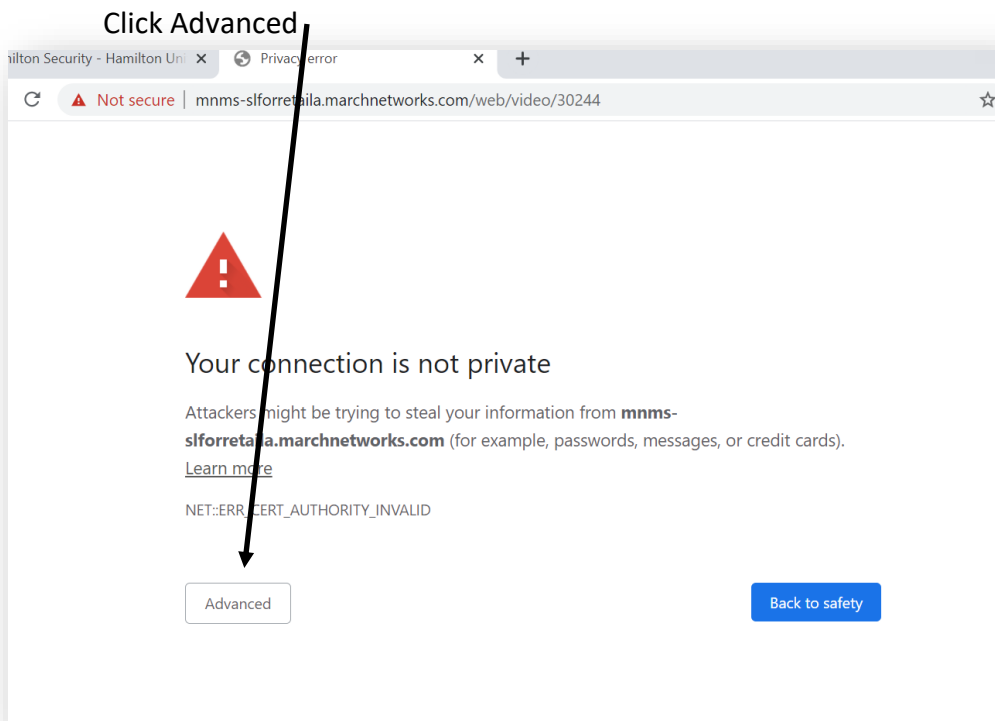

Instructions on how to view the live feed of Hamilton United

Open **Google Chrome** and visit <https://mnms-slforretaila.marchnetworks.com/web/login>

See the steps below if you're connecting to the viewing portal for the first time.

Step 1: you will see the connection is not private (this is due to a certificate issue that is being address)

Step 2: the advanced message below pops up and gives you the option to **Proceed to the URL**, click the URL to be directed to the URL