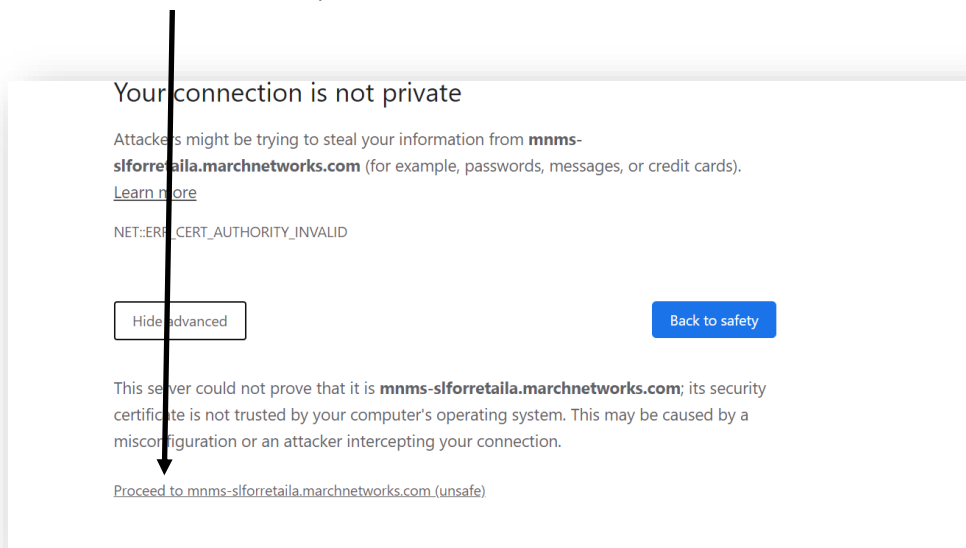

Instructions on how to view the live feed of Hamilton United

Open **Google Chrome** and visit <https://mnms-slforretaila.marchnetworks.com/web/login>

See the steps below if you're connecting to the viewing portal for the first time.

Step 1: you will see the connection is not private (this is due to a certificate issue that is being address)

Step 2: the advanced message below pops up and gives you the option to **Proceed to the URL**, click the URL to be directed to the URL