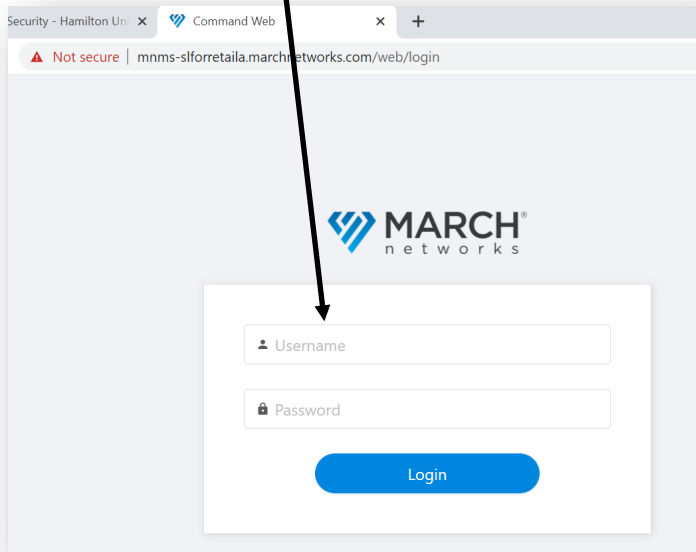

Instructions on how to view the live feed of Hamilton United

Open **Google Chrome** and visit <https://mnms-slforretaila.marchnetworks.com/web/login>

See the steps below if you're connecting to the viewing portal for the first time.

Step 1: you will see the connection is not private (this is due to a certificate issue that is being address)

Step 2: the advanced message below pops up and gives you the option to **Proceed to the URL**, click the URL to be directed to the URL

HAMILTON

A **GUNNEBO** COMPANY

Step 3: enter username and password

Username: msoward

Password: Hamsafe

Step 4: Enjoy viewing. (Requesting viewing could take a few seconds)

Example of what the feed should look like