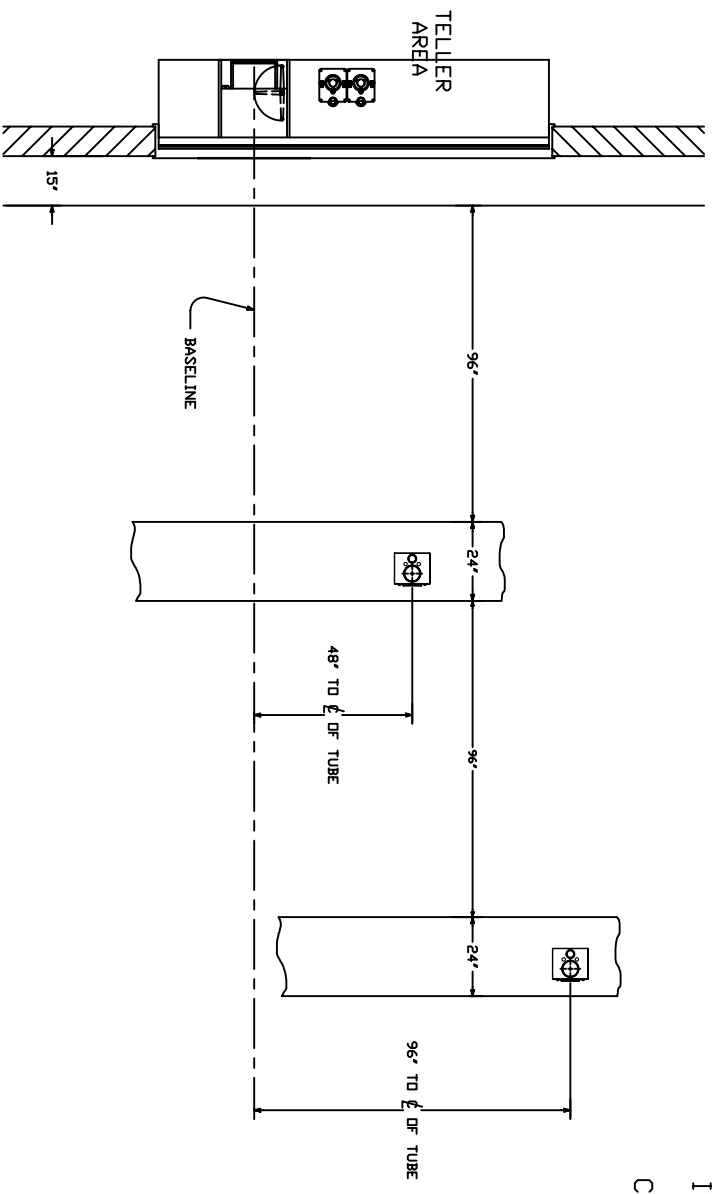

REFERENCE DRAWING NUMBERS:
99-753, 99-948, 99-949, AND 99-950

ISLAND DETAIL
OVER HEAD
CONDUIT ENTRY

ISLAND DETAIL
UNDER GROUND
CONDUIT ENTRY

REFERENCE DRAWING NUMBERS:
99-948, 99-949, AND 99-950

PLAN

Rev - 1 NEW STYLE HA45
Rev - 2

HAMILTON AIR
MODEL HA-50
212 SYSTEM - UPSEND

Drawing Number : 99-955 Date : 10/23/07