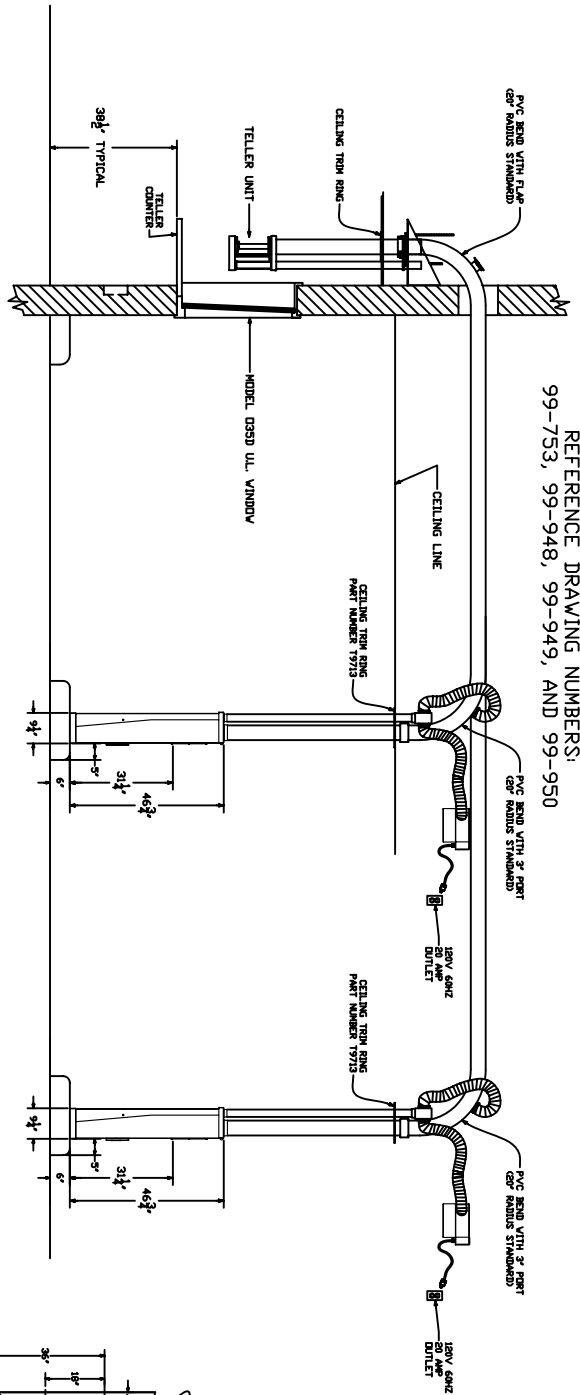

REFERENCE DRAWING NUMBERS:
99-753, 99-948, 99-949, AND 99-950

ISLAND DETAIL
OVER HEAD
CONDUIT ENTRY

ISLAND DETAIL
UNDER GROUND
CONDUIT ENTRY

REFERENCE DRAWING NUMBERS:
99-948, 99-949, AND 99-950

PLAN

Rev - 1 NEW STYLE HA45
Rev - 2

HAMILTON AIR
MODEL HA-50
212 SYSTEM - UPSEND

Drawing Number : 99-955 Date : 10/23/07