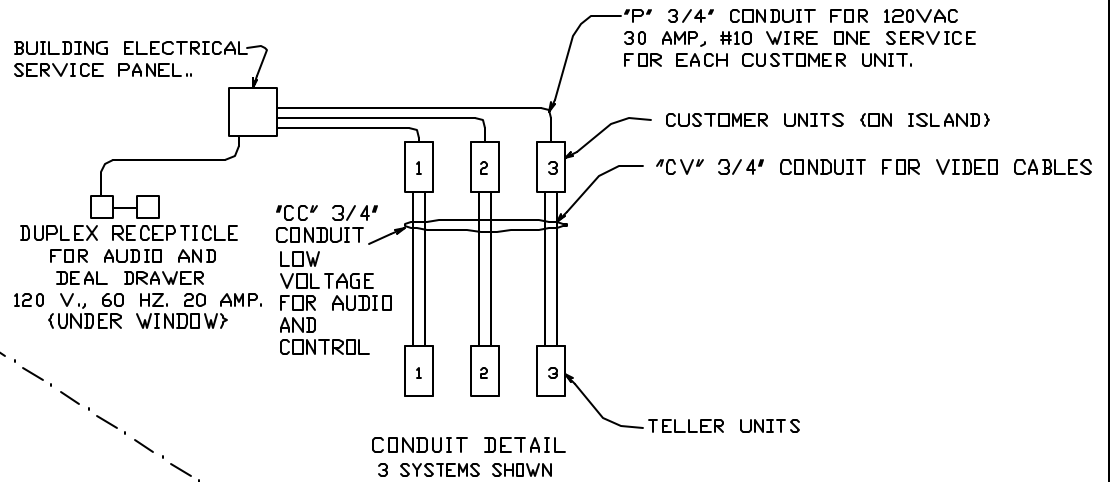

| |
|---------|
| Rev - 1 |
| Rev - 2 |

UNDERGROUND TEMPLATE LOCATION
 TEMPLATE IS INSTALLED IN ISLAND
 PRIOR TO TUBING INSTALLATION

CONDUIT DETAIL
 3 SYSTEMS SHOWN

PLAN VIEW OF UNIT

| | |
|--------------------------------------------------------------|----------------|
| HAMILTON AIR | |
| MODEL HA-1000 DOWNSEND CUSTOMER UNIT W/ 5517 TELL-R-TV | |
| Drawing Number : 99-946 | Date : 8/20/07 |