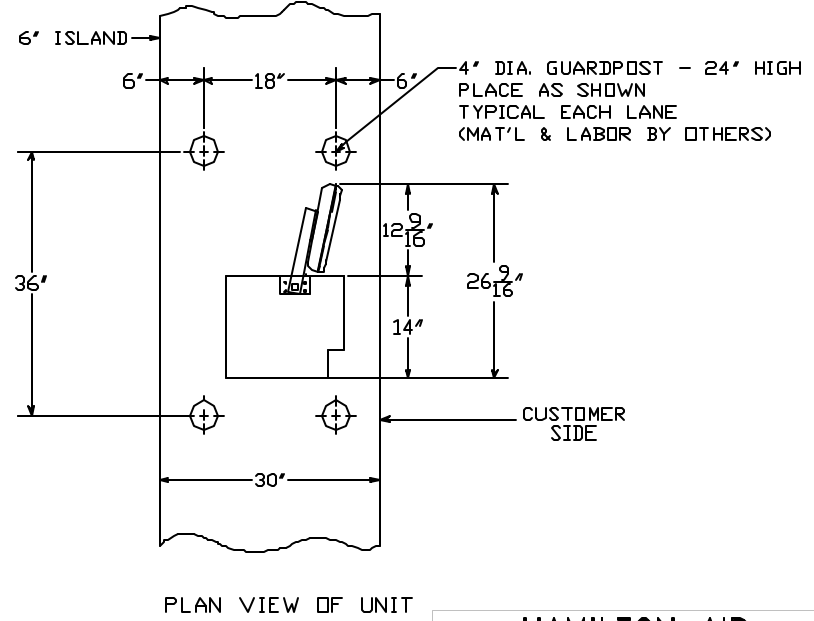

| |
|---------|
| Rev - 1 |
| Rev - 2 |

UNDERGROUND TEMPLATE LOCATION
 TEMPLATE IS INSTALLED IN ISLAND
 PRIOR TO TUBING INSTALLATION

CONDUIT DETAIL
 3 SYSTEMS SHOWN

PLAN VIEW OF UNIT

| | |
|--------------------------------------------------------------|----------------|
| HAMILTON AIR | |
| MODEL HA-1000 DOWNSEND CUSTOMER UNIT W/ 5517 TELL-R-TV | |
| Drawing Number : 99-946 | Date : 8/20/07 |