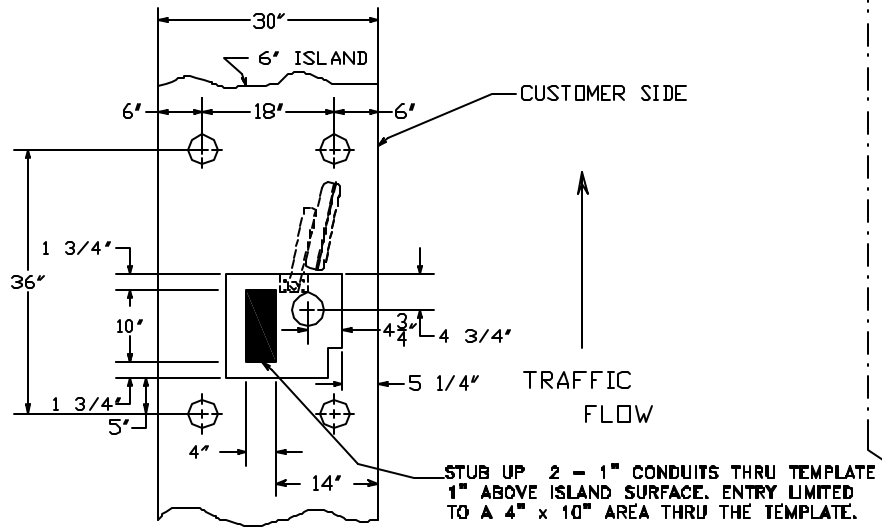

| |
|---------|
| Rev - 1 |
| Rev - 2 |

UNDERGROUND TEMPLATE LOCATION
 TEMPLATE IS INSTALLED IN ISLAND
 PRIOR TO TUBING INSTALLATION

CONDUIT DETAIL
 3 SYSTEMS SHOWN

PLAN VIEW OF UNIT

| | |
|--------------------------------------------------------------|----------------|
| HAMILTON AIR | |
| MODEL HA-1000 DOWNSEND CUSTOMER UNIT W/ 5517 TELL-R-TV | |
| Drawing Number : 99-946 | Date : 8/20/07 |