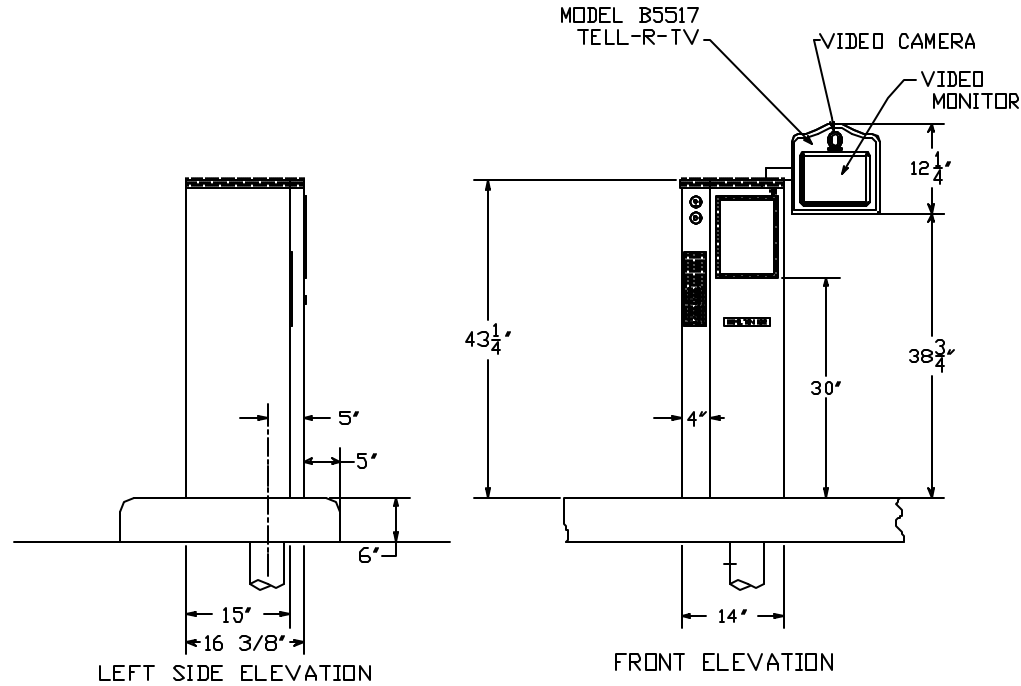

| |
|---------|
| Rev - 1 |
| Rev - 2 |

UNDERGROUND TEMPLATE LOCATION
 TEMPLATE IS INSTALLED IN ISLAND
 PRIOR TO TUBING INSTALLATION

CONDUIT DETAIL
 3 SYSTEMS SHOWN

PLAN VIEW OF UNIT

| | |
|--------------------------------------------------------------|----------------|
| HAMILTON AIR | |
| MODEL HA-1000 DOWNSEND CUSTOMER UNIT W/ 5517 TELL-R-TV | |
| Drawing Number : 99-946 | Date : 8/20/07 |