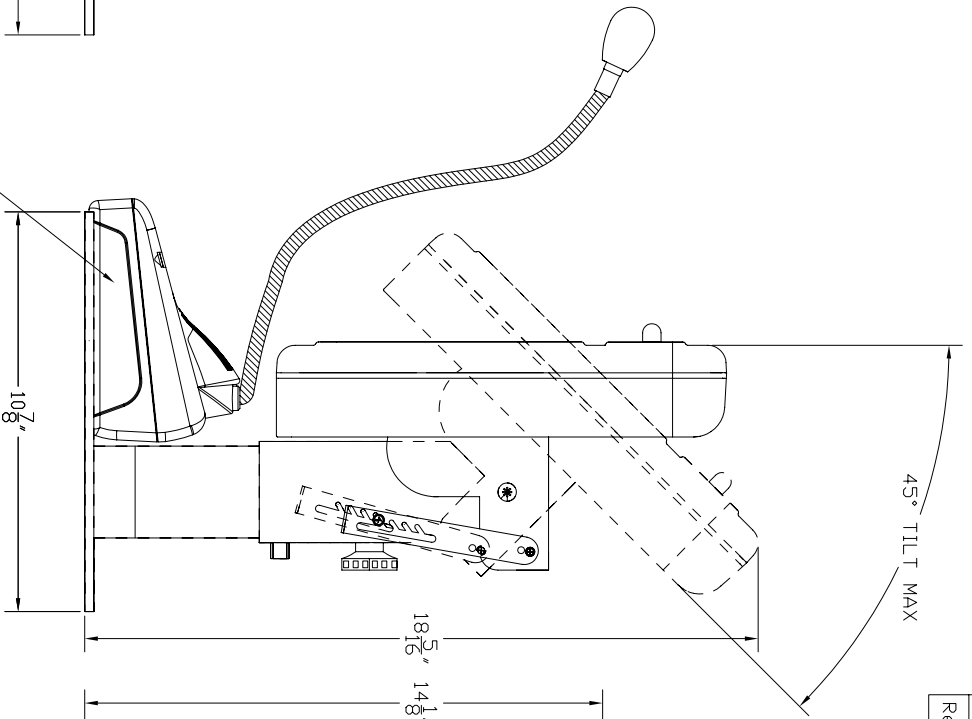

Rev - 1	
Rev - 2	

FRONT

SIDE W/ MAX HEIGHT SHOWN

SIDE W/ ADJUSTING MOUNT (MAX SHOWN)

SIDE W/ MIN HEIGHT SHOWN

OPTIONAL NOTE:  
 MODEL 5550-1 IS WITHOUT CAMERA  
 FOR 1-WAY VIDEO APPLICATIONS

<b>HAMILTON AIR</b>	
MODEL 5550 TELL-R-TV	
10.4" LCD TELLER VIDEO CONSOLE	
WITH STAND	
Drawing Number : 99-933	Date : 4/25/07