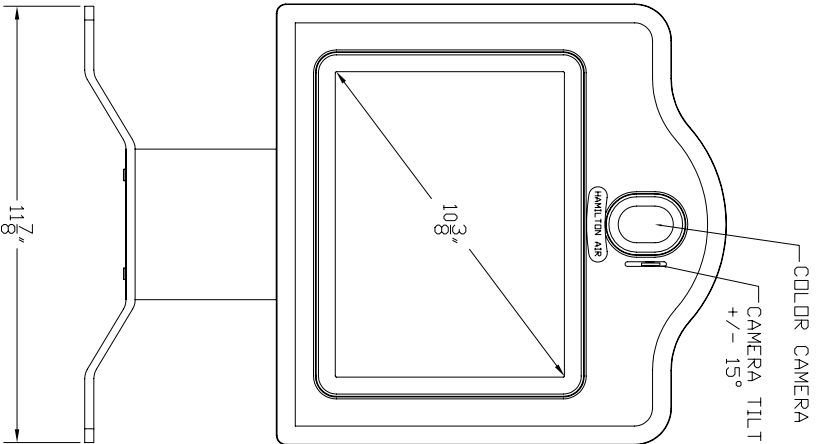

Rev - 1	
Rev - 2	

FRONT

SIDE W/ MAX HEIGHT SHOWN

SIDE W/ ADJUSTING MOUNT (MAX SHOWN)

SIDE W/ MIN HEIGHT SHOWN

OPTIONAL NOTE:  
 MODEL 5550-1 IS WITHOUT CAMERA  
 FOR 1-WAY VIDEO APPLICATIONS

<b>HAMILTON AIR</b>	
MODEL 5550 TELL-R-TV	
10.4" LCD TELLER VIDEO CONSOLE	
WITH STAND	
Drawing Number : 99-933	Date : 4/25/07