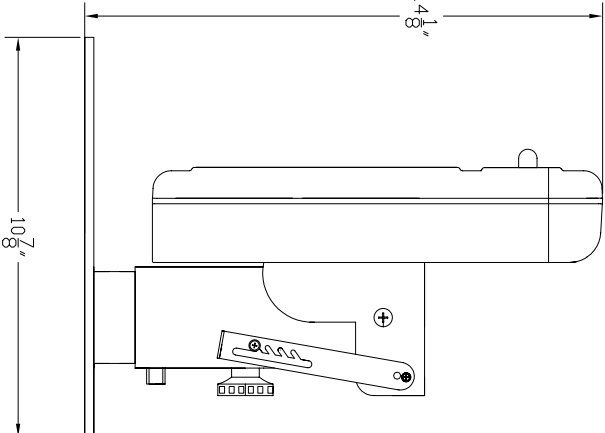

Rev - 1	
Rev - 2	

FRONT

SIDE W/ MAX HEIGHT SHOWN

SIDE W/ ADJUSTING MOUNT (MAX SHOWN)

SIDE W/ MIN HEIGHT SHOWN

OPTIONAL NOTE:  
 MODEL 5550-1 IS WITHOUT CAMERA  
 FOR 1-WAY VIDEO APPLICATIONS

<b>HAMILTON AIR</b>	
MODEL 5550 TELL-R-TV	
10.4" LCD TELLER VIDEO CONSOLE	
WITH STAND	
Drawing Number : 99-933	Date : 4/25/07