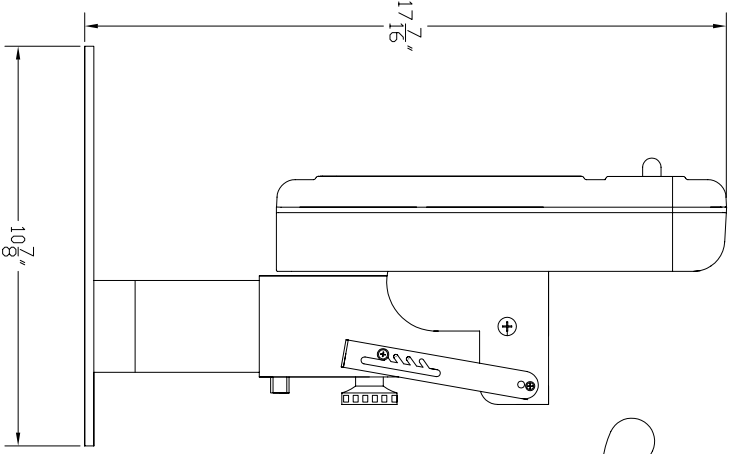

Rev - 1	
Rev - 2	

FRONT

SIDE W/ MAX HEIGHT SHOWN

SIDE W/ ADJUSTING MOUNT (MAX SHOWN)

SIDE W/ MIN HEIGHT SHOWN

OPTIONAL NOTE:  
 MODEL 5550-1 IS WITHOUT CAMERA  
 FOR 1-WAY VIDEO APPLICATIONS

<b>HAMILTON AIR</b>	
MODEL 5550 TELL-R-TV	
10.4" LCD TELLER VIDEO CONSOLE	
WITH STAND	
Drawing Number : 99-933	Date : 4/25/07