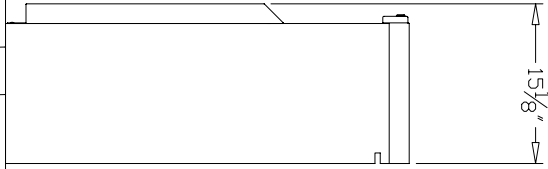

DUPLEX OUTLET  
120 VOLT 20 AMP  
FOR AUDIO

ONE DUPLEX OUTLET  
FOR EVERY TWO LANES  
120 VOLT 20 AMP.

30" Ø RADIUS  
TAPE COATED STEEL BEND

NOTE: THIS UNIT CAN BE FOR 4" DIA. OR 4-1/2" DIA. TUBE SYSTEM

REV-1	DATE	-
REV-2	DATE	
REV-3	DATE	