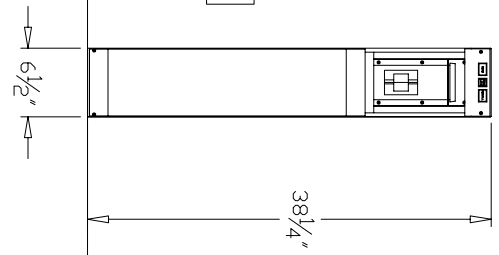

DUPLEX OUTLET  
120 VOLT 20 AMP  
FOR AUDIO

ONE DUPLEX OUTLET  
FOR EVERY TWO LANES  
120 VOLT 20 AMP.

30" Ø RADIUS  
TAPE COATED STEEL BEND

NOTE: THIS UNIT CAN BE FOR 4" DIA. OR 4-1/2" DIA. TUBE SYSTEM

REV-1	DATE	-
REV-2	DATE	
REV-3	DATE	

HAMILTON AIR

COMPACT DOWNSEND TELLER UNIT  
#73 PART NUMBER 99-847  
GENERAL SPECIFICATIONS