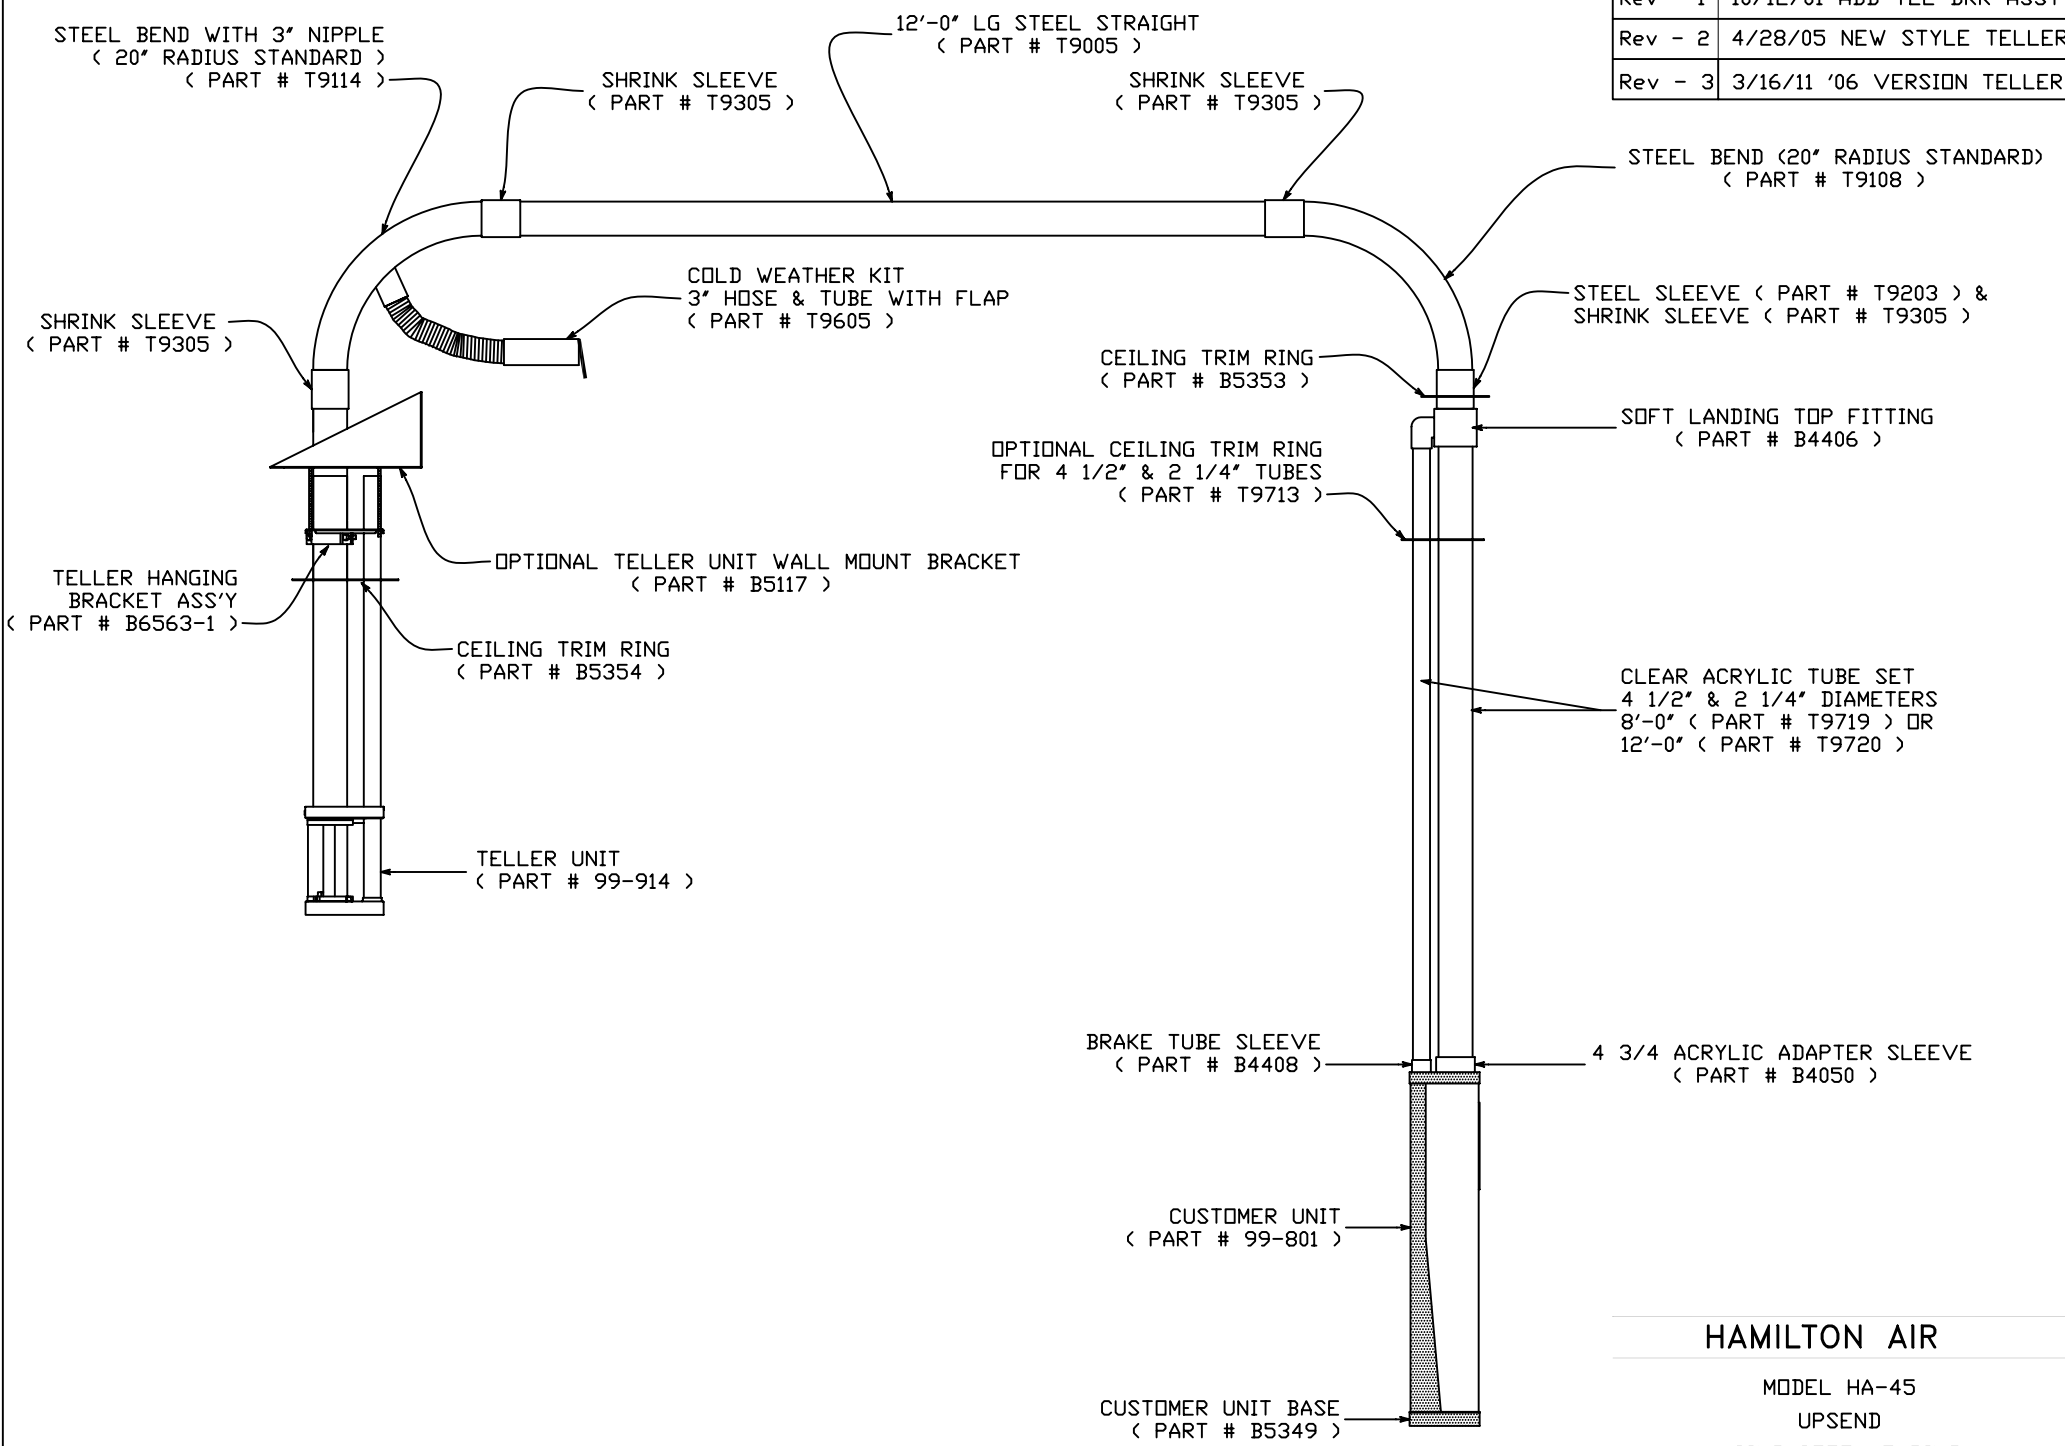

Rev - 1	10/12/01 ADD TEL BRK ASSY
Rev - 2	4/28/05 NEW STYLE TELLER
Rev - 3	3/16/11 '06 VERSION TELLER

HAMILTON AIR

MODEL HA-45
UPSEND

USING STEEL TUBING