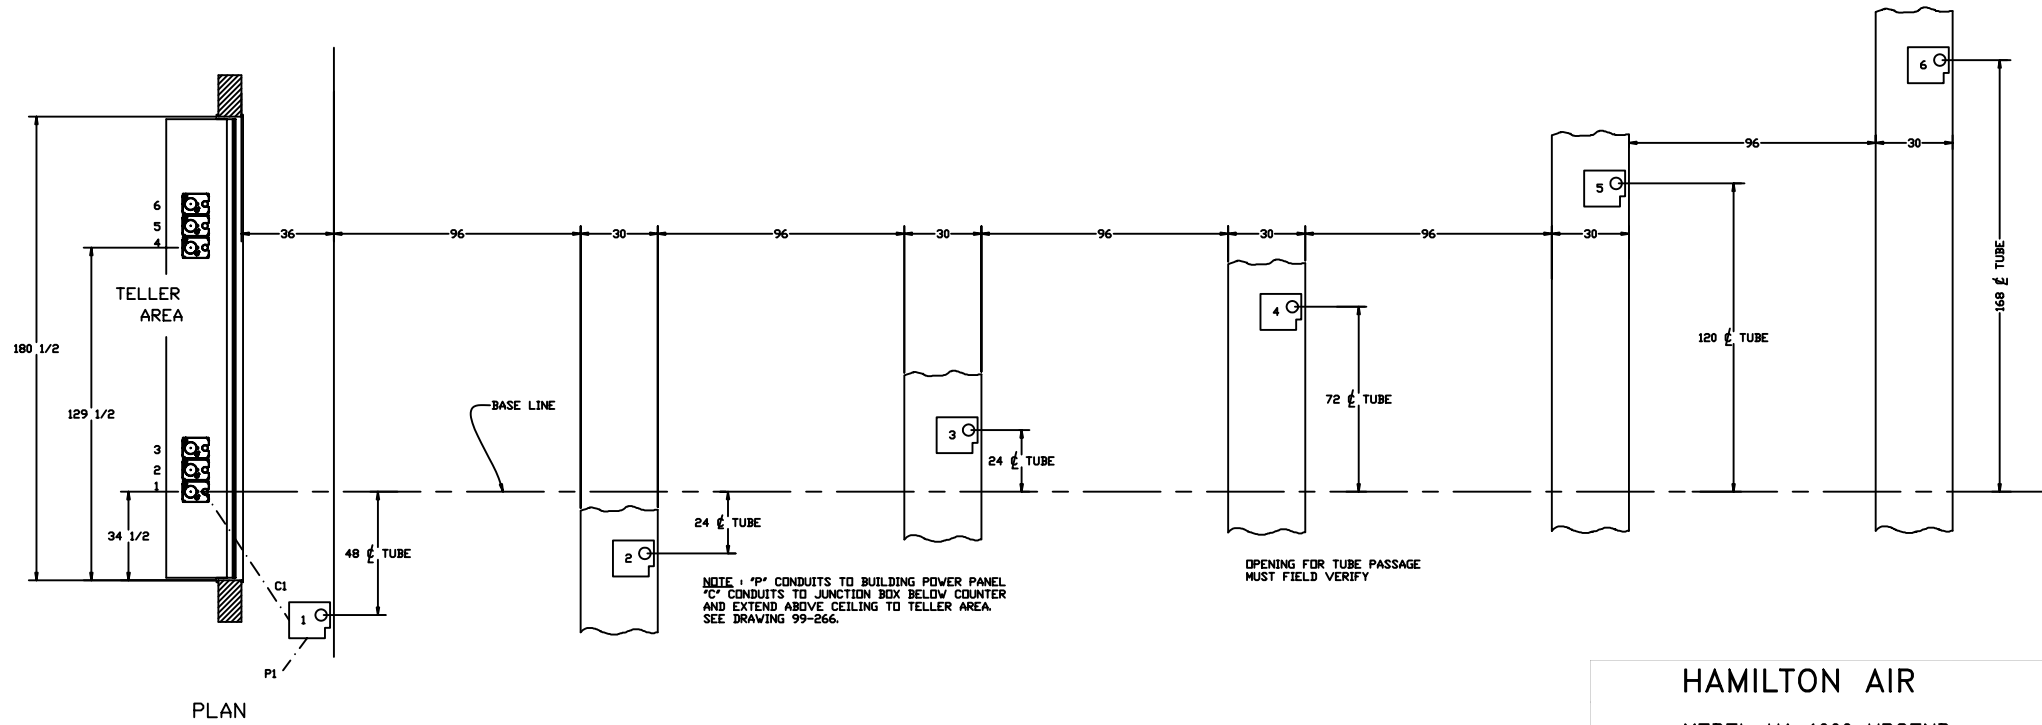

SECTION

REFERENCE DRAWING NUMBER #99-265 ; 99-266

PLAN

HAMILTON AIR
 MODEL HA-1000 UPSEND
 603 SYSTEM WITH A 315V

Drawing Number : 99-737 | Date : 2/9/01