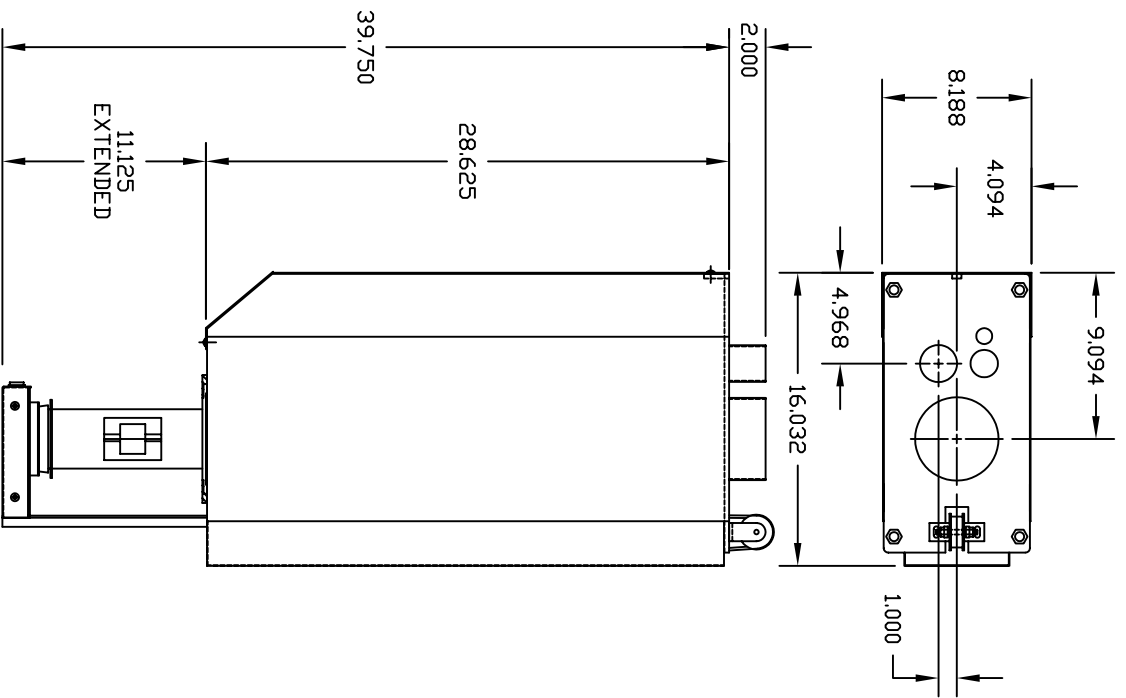

FRONT VIEW

RIGHT SIDE VIEW

RIGHT SIDE DOOR CLOSED

# HAMILTON AIR

SCALE: 5/32" = 1"  
 SCALE FACTOR: 1.0752  
 DRAWN BY: T. SYDOR  
 CHECKED BY: BEND ALLIANCE

TITLE: HA1000CM2 MOTORIZED CEILING TELLER

DATE: APRIL 6 1997  
 DRAWING NUMBER: 99-709  
 REVISION: