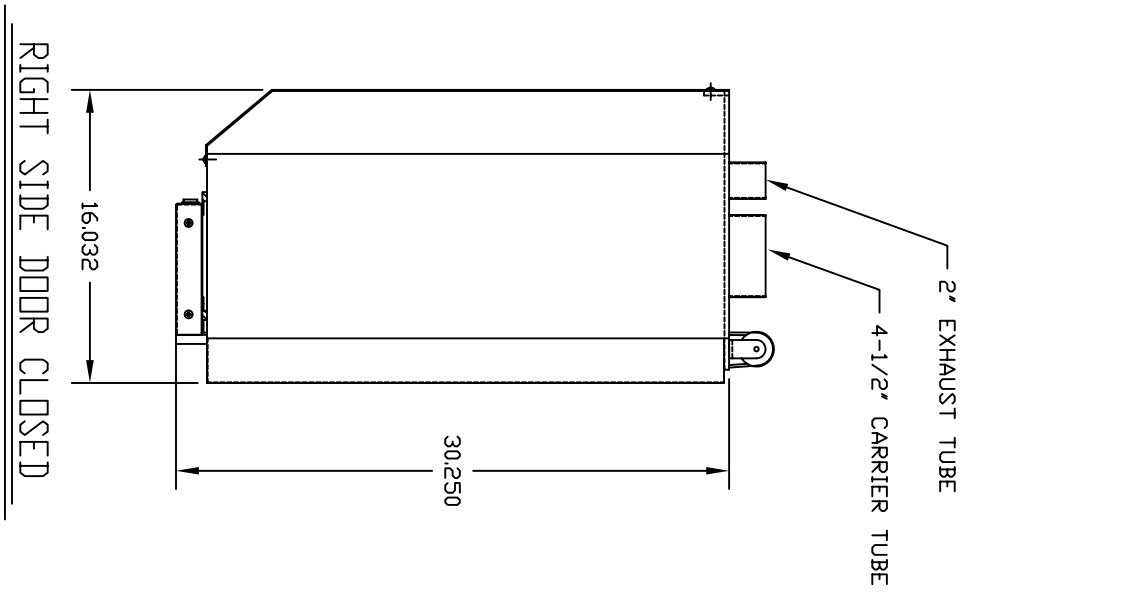

FRONT VIEW

RIGHT SIDE VIEW

RIGHT SIDE DOOR CLOSED

# HAMILTON AIR

SCALE: 5/32" = 1"  
 SCALE FACTOR: 1.0752  
 DRAWN BY: T. SYDOR  
 CHECKED BY: BEND ALLIANCE

TITLE: HA1000CM2 MOTORIZED CEILING TELLER

DATE: APRIL 6 1997  
 DRAWING NUMBER: 99-709  
 REVISION: