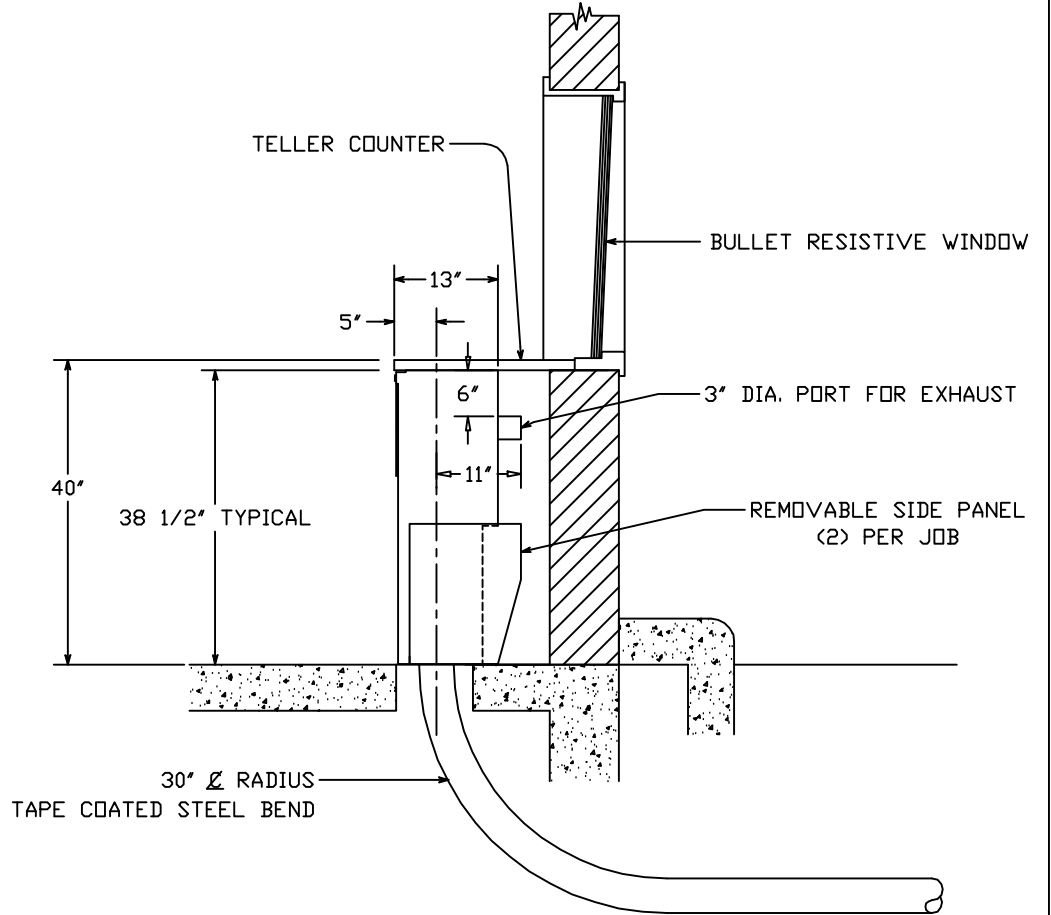

ONE DUPLEX OUTLET
FOR EVERY TWO LANES
120 VOLT 20 AMP.

NOTE : REFER TO DRAWING 99-352
FOR GENERAL SPECIFICATIONS.

REV.-1	DATE: 3-19-92	ADDED THE 11" DIM. ON TELLER UNIT.
REV.-2	DATE:	
REV.-3	DATE:	

HAMILTON AIR	
MODEL HA-1000-D DOWNSEND TELLER UNIT	
Drawing Number : 99-349	Date : 8-23-91