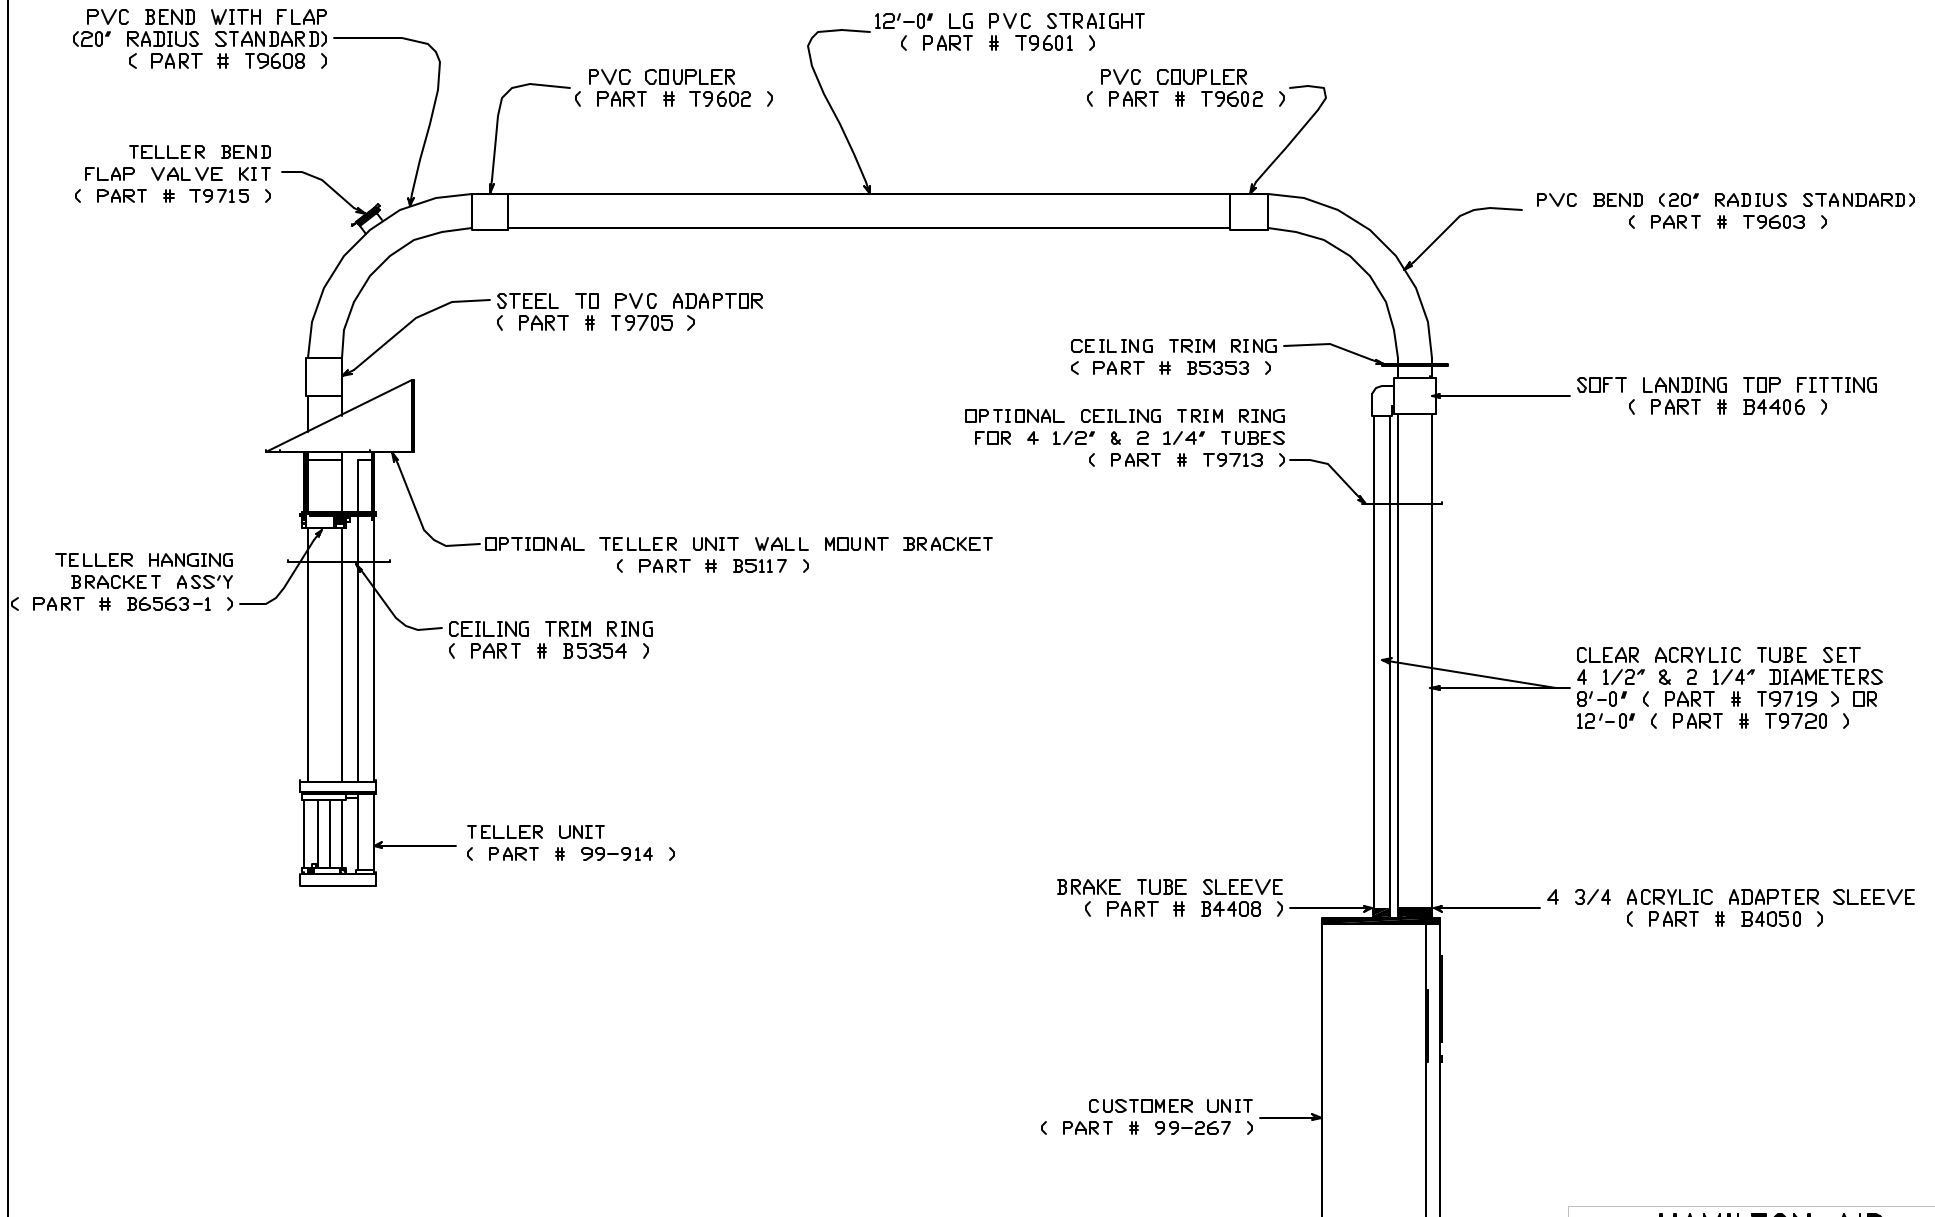

Rev - 1 5/27/99 ADDED BRAKE TUBE

Rev - 2 4/28/05 NEW STYLE TELLER

HAMILTON AIR

MODEL HA-1000

UPSEND

USING PVC TUBING

Drawing Number : 99-264 Date : 2-6-91