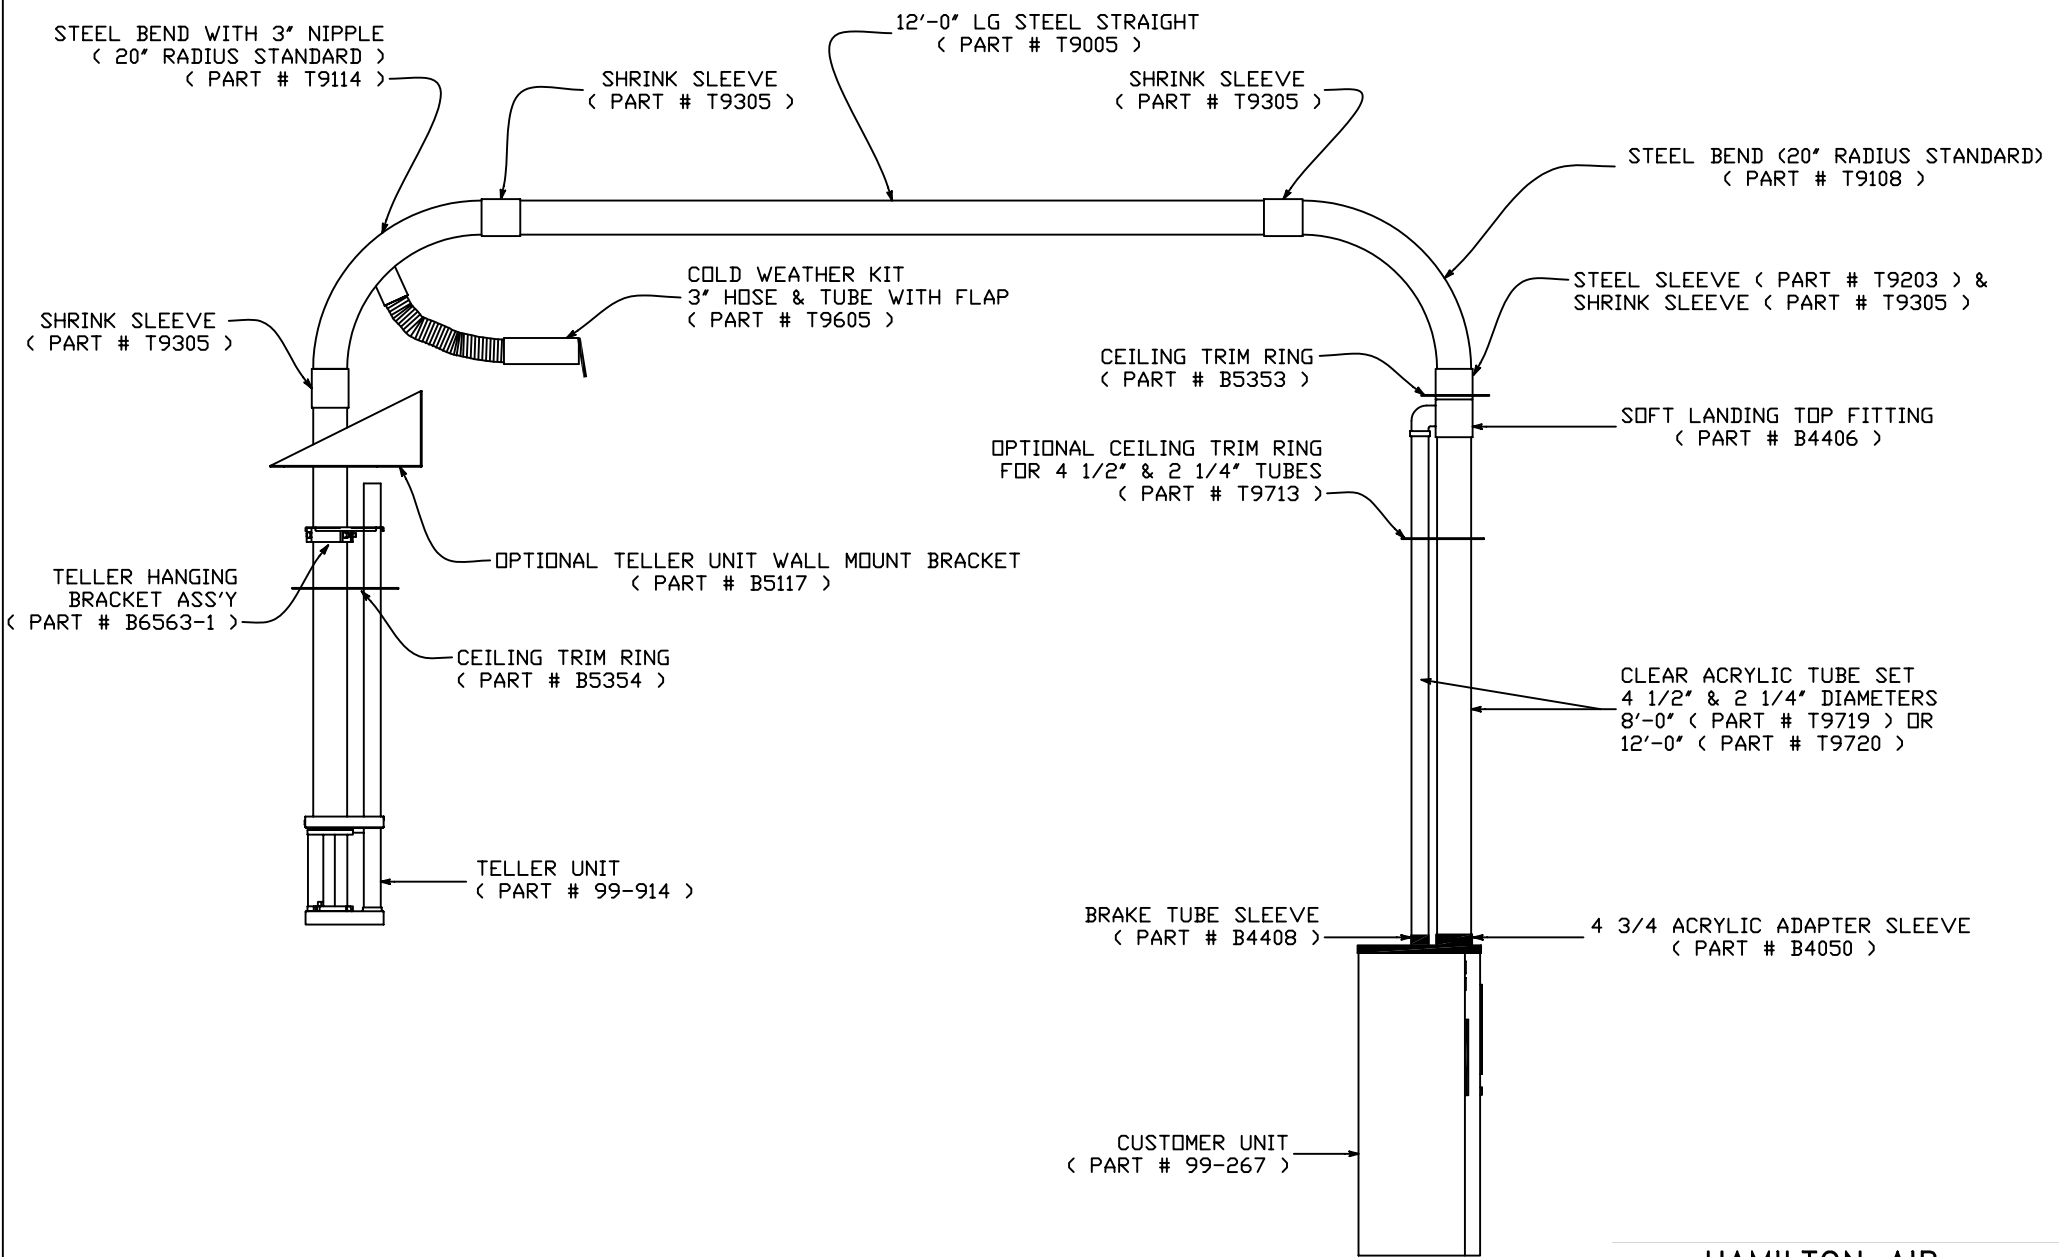

Rev - 1	5/27/99 ADDED BRAKE TUBE
Rev - 2	4/28/05 NEW STYLE TELLER

HAMILTON AIR

MODEL HA-1000

UPSEND

USING STEEL TUBING