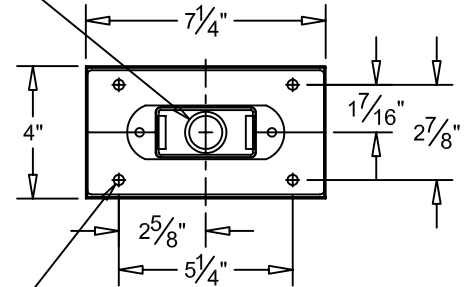

NOT INCLUDED
5517 SHOWN,
CAN ALSO USE 5517-SUN

WIDE DYNAMIC
COLOR CAMERA

10.4" COLOR LCD DISPLAY
OPTION SUN VIEWABLE
P/N(5517-SUN)

5⁵/₁₆" CENTER
OF CAMERA

4³/₄" CENTER
OF MONITOR

36¹/₂"

1¹/₄" DIA. HOLE
FOR WIRES

5⁵/₁₆" HOLES FOR
1¹/₄" ANCHORS
(4 PLCS)

REV.-1	DATE:
REV.-2	DATE:
REV.-3	DATE:

HAMILTON AIR

TELL-R-TV PEDESTAL MOUNT
MODEL #5517-S
SHOWN WITH 5517 TTV UNIT

Part Number : 99-1097 Date : 10/25/07