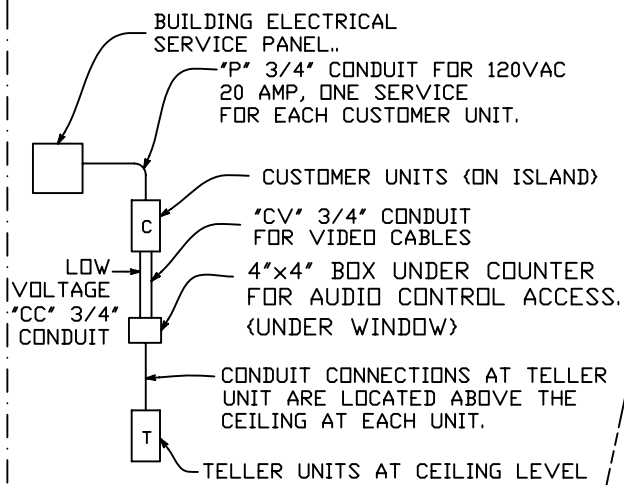

Rev - 1	
Rev - 2	

UNDERGROUND CONDUIT ENTRY

CONDUIT DETAIL

LEFT SIDE ELEVATION

FRONT ELEVATION

PLAN VIEW
HA1000 WITH 5517 TELL-R-TV
AND LICENSE VIEW CAMERA

HAMILTON AIR

MODEL HA-45 UPSEND CUSTOMER UNIT W/ MODEL 5517 TELL-R-TV AND LICENSE VIEW CAMERA OPTION