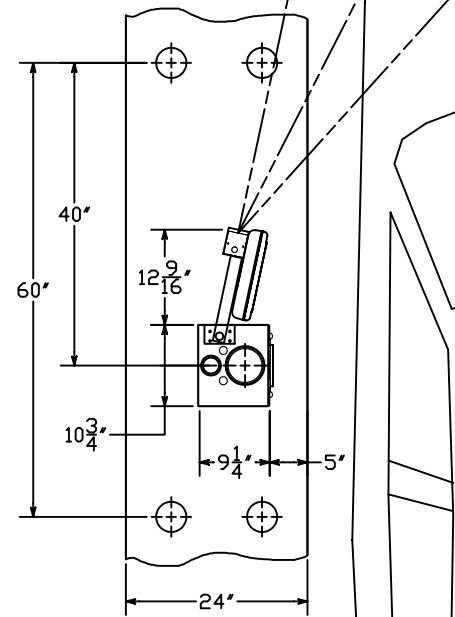

Rev - 1	
Rev - 2	

UNDERGROUND CONDUIT ENTRY

CONDUIT DETAIL

LEFT SIDE ELEVATION

FRONT ELEVATION

PLAN VIEW
HA1000 WITH 5517 TELL-R-TV
AND LICENSE VIEW CAMERA

HAMILTON AIR

MODEL HA-45 UPSEND CUSTOMER UNIT W/ MODEL 5517 TELL-R-TV AND LICENSE VIEW CAMERA OPTION