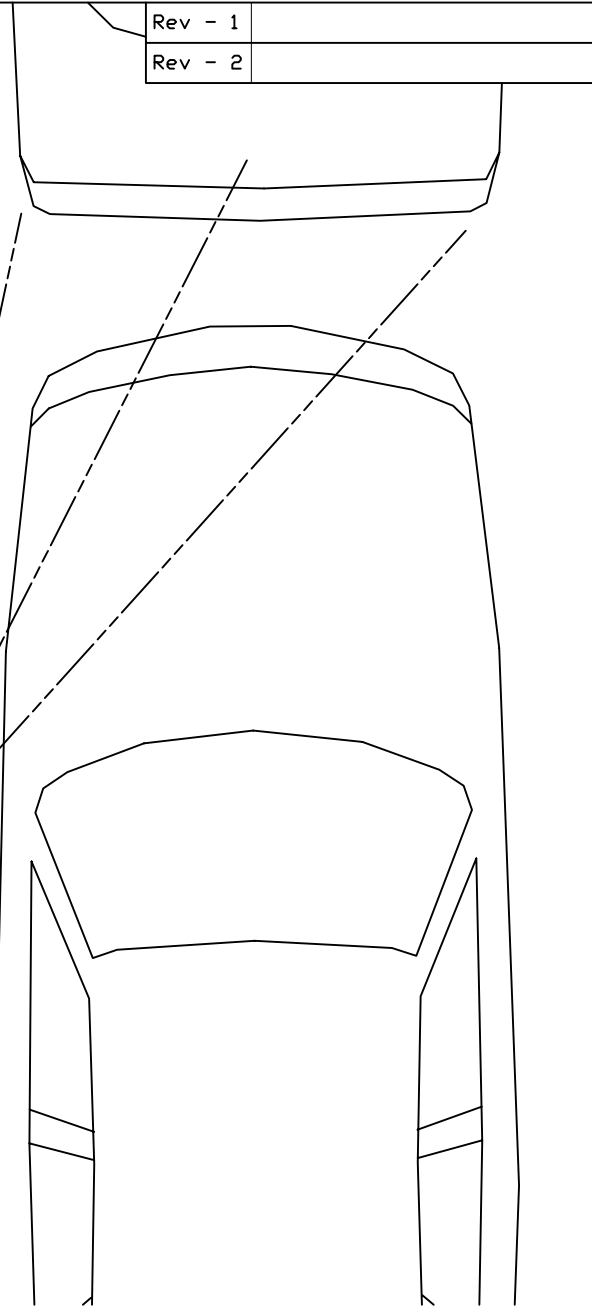

Rev - 1	
Rev - 2	

UNDERGROUND CONDUIT ENTRY

CONDUIT DETAIL

LEFT SIDE ELEVATION

FRONT ELEVATION

PLAN VIEW
HA1000 WITH 5517 TELL-R-TV
AND LICENSE VIEW CAMERA

HAMILTON AIR

MODEL HA-45 UPSEND CUSTOMER UNIT W/ MODEL 5517 TELL-R-TV AND LICENSE VIEW CAMERA OPTION