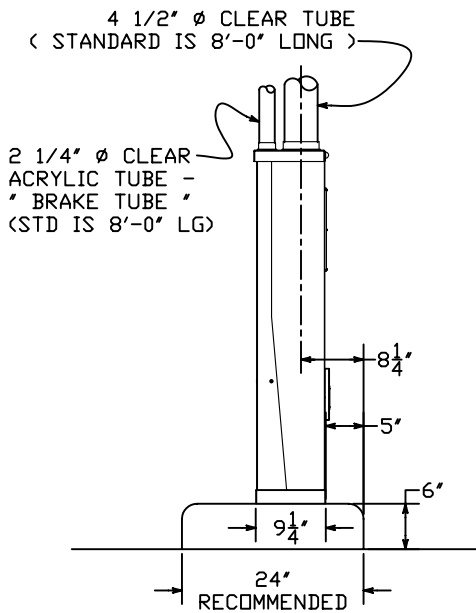

Rev - 1	
Rev - 2	

UNDERGROUND CONDUIT ENTRY

CONDUIT DETAIL

LEFT SIDE ELEVATION

FRONT ELEVATION

PLAN VIEW
HA1000 WITH 5517 TELL-R-TV
AND LICENSE VIEW CAMERA

HAMILTON AIR

MODEL HA-45 UPSEND CUSTOMER UNIT W/ MODEL 5517 TELL-R-TV AND LICENSE VIEW CAMERA OPTION