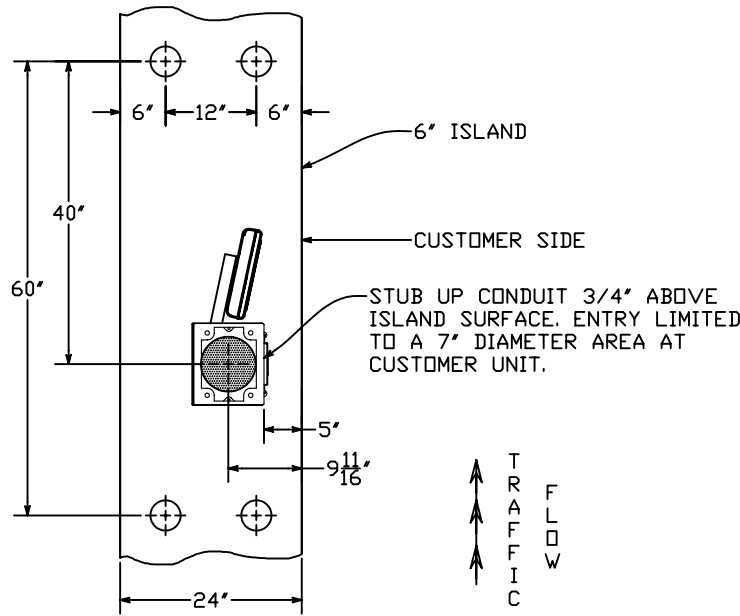

Rev - 1	
Rev - 2	

UNDERGROUND CONDUIT ENTRY

CONDUIT DETAIL

LEFT SIDE ELEVATION

FRONT ELEVATION

PLAN VIEW
HA1000 WITH 5517 TELL-R-TV
AND LICENSE VIEW CAMERA

HAMILTON AIR

MODEL HA-45 UPSEND CUSTOMER UNIT W/ MODEL 5517 TELL-R-TV AND LICENSE VIEW CAMERA OPTION