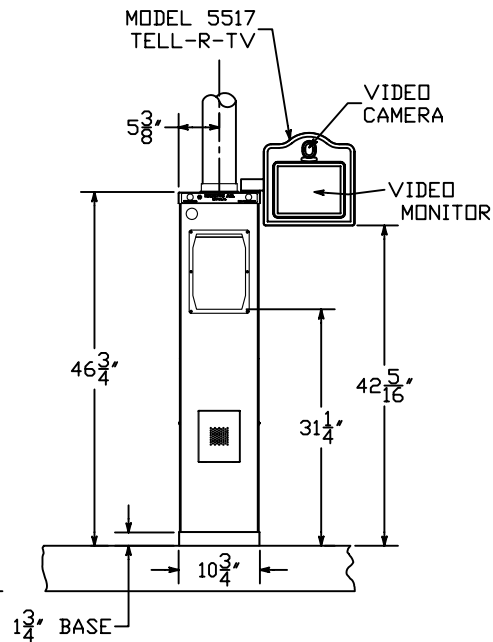

Rev - 1	
Rev - 2	

UNDERGROUND CONDUIT ENTRY

CONDUIT DETAIL

LEFT SIDE ELEVATION

FRONT ELEVATION

PLAN VIEW
HA1000 WITH 5517 TELL-R-TV
AND LICENSE VIEW CAMERA

HAMILTON AIR

MODEL HA-45 UPSEND CUSTOMER UNIT W/ MODEL 5517 TELL-R-TV AND LICENSE VIEW CAMERA OPTION