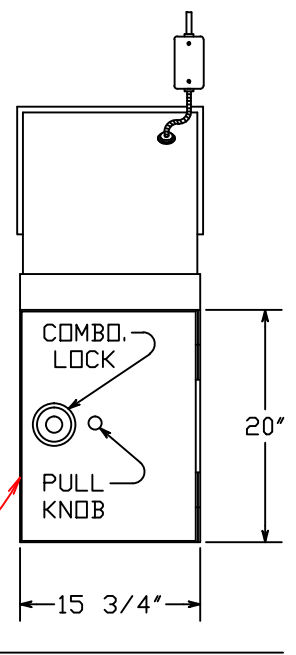

Rev - 1	
Rev - 2	

PROVIDE 120V ~ 60 HZ ~ 15 AMP ELECTRICAL SERVICE FOR FLUORESCENT LIGHT FIXTURE (COWL LIGHT).

LOCKER ~ PAINTED FINISH ~ INSTRUMENT TAN.

HAMILTON SAFE	
68-LD ENVELOPE DEPOSITORY DRIVE UP OUTSIDE 6" LOWER INSIDE (68EF HEAD W/RECEIVING LOCKER)	
Drawing Number : 96-650	Date : 9-5-12