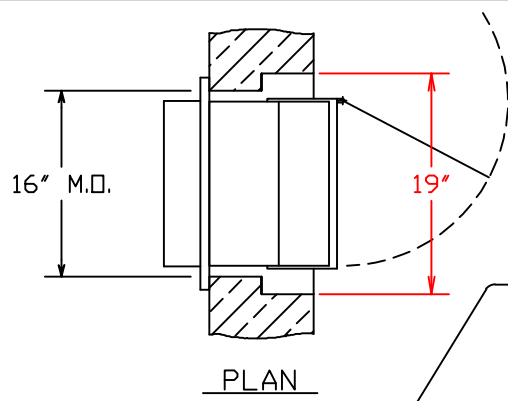

Rev - 1	
Rev - 2	

PROVIDE 120V ~ 60 HZ ~ 15 AMP ELECTRICAL SERVICE FOR FLUORESCENT LIGHT FIXTURE (COWL LIGHT).

LOCKER ~ PAINTED FINISH ~ INSTRUMENT TAN.

HAMILTON SAFE	
68-LD ENVELOPE DEPOSITORY DRIVE UP OUTSIDE 6" LOWER INSIDE (68EF HEAD W/RECEIVING LOCKER)	
Drawing Number : 96-650	Date : 9-5-12