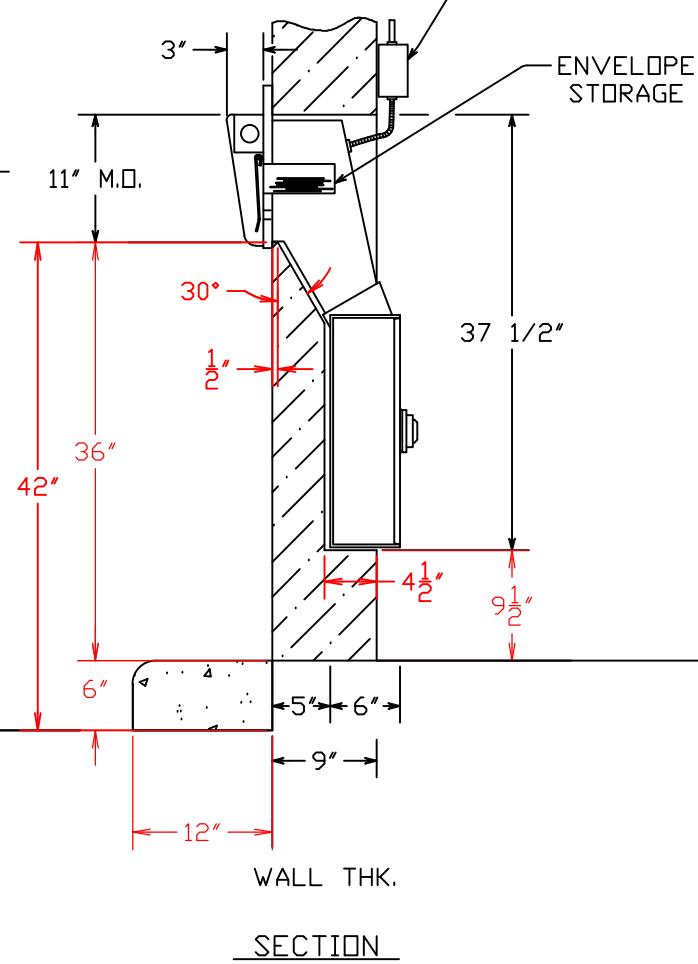

Rev - 1	
Rev - 2	

PROVIDE 120V ~ 60 HZ ~ 15 AMP ELECTRICAL SERVICE FOR FLUORESCENT LIGHT FIXTURE (COWL LIGHT).

LOCKER ~ PAINTED FINISH ~ INSTRUMENT TAN.

HAMILTON SAFE	
68-LD ENVELOPE DEPOSITORY DRIVE UP OUTSIDE 6" LOWER INSIDE (68EF HEAD W/RECEIVING LOCKER)	
Drawing Number : 96-650	Date : 9-5-12