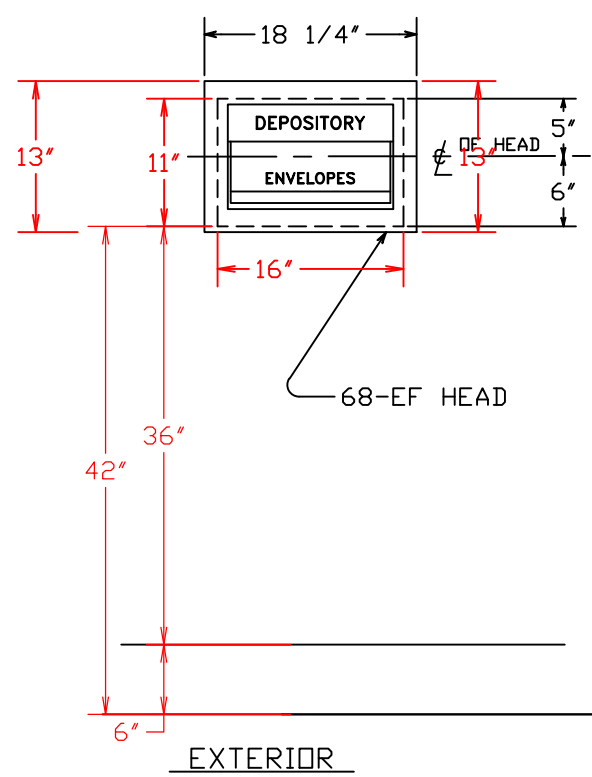

Rev - 1	
Rev - 2	

PROVIDE 120V ~ 60 HZ ~ 15 AMP ELECTRICAL SERVICE FOR FLUORESCENT LIGHT FIXTURE (COWL LIGHT).

LOCKER ~ PAINTED FINISH ~ INSTRUMENT TAN.

HAMILTON SAFE	
68-LD ENVELOPE DEPOSITORY DRIVE UP OUTSIDE 6" LOWER INSIDE (68EF HEAD W/RECEIVING LOCKER)	
Drawing Number : 96-650	Date : 9-5-12