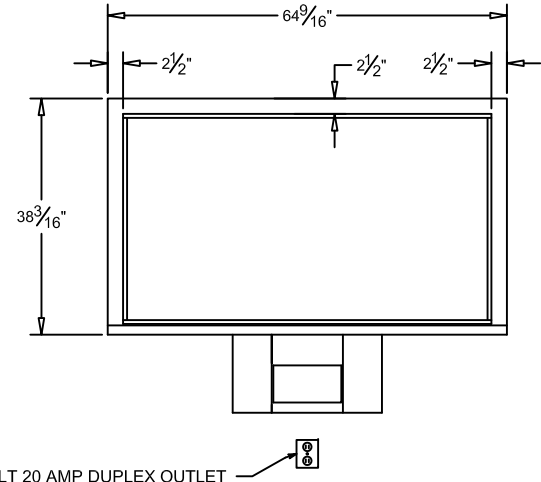

MASONRY OPENING INTERIOR

FRONT ELEVATION

SIDE ELEVATION

INTERIOR ELEVATION

HAMILTON SAFE		
3" x 5" VISION WINDOW with RETAIL ROTARY SERVER		
DATE:	DRAWING NUMBER:	PAGE:
10-25-11	96-499	1 OF 1

THESE DRAWINGS ARE THE PROPERTY OF HAMILTON SAFE CO. AND SHALL NOT BE REPRODUCED OR COPIED OR USED AS THE BASIS FOR MANUFACTURE OR SALE OF APPARATUS WITHOUT PERMISSION