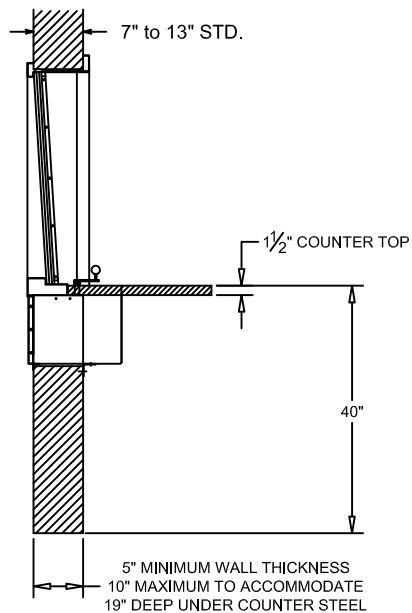

MASONRY OPENING INTERIOR

FRONT ELEVATION

SIDE ELEVATION

INTERIOR ELEVATION

HAMILTON SAFE		
3" x 5" VISION WINDOW with RETAIL ROTARY SERVER		
DATE:	DRAWING NUMBER:	PAGE:
10-25-11	96-499	1 OF 1

THESE DRAWINGS ARE THE PROPERTY OF HAMILTON SAFE CO. AND SHALL NOT BE REPRODUCED OR COPIED OR USED AS THE BASIS FOR MANUFACTURE OR SALE OF APPARATUS WITHOUT PERMISSION