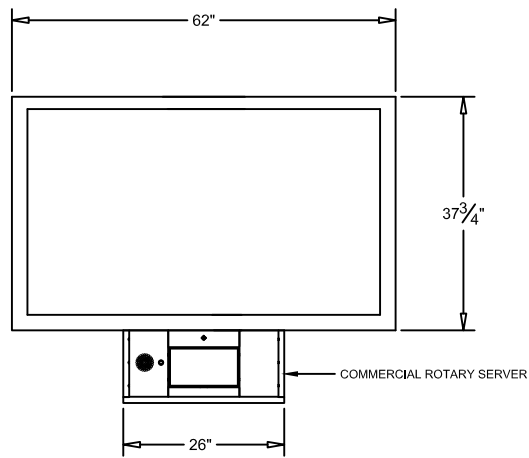

MASONRY OPENING INTERIOR

FRONT ELEVATION

SIDE ELEVATION

INTERIOR ELEVATION

HAMILTON SAFE		
3" x 5" VISION WINDOW with RETAIL ROTARY SERVER		
DATE:	DRAWING NUMBER:	PAGE:
10-25-11	96-499	1 OF 1

THESE DRAWINGS ARE THE PROPERTY OF HAMILTON SAFE CO. AND SHALL NOT BE REPRODUCED OR COPIED OR USED AS THE BASIS FOR MANUFACTURE OR SALE OF APPARATUS WITHOUT PERMISSION