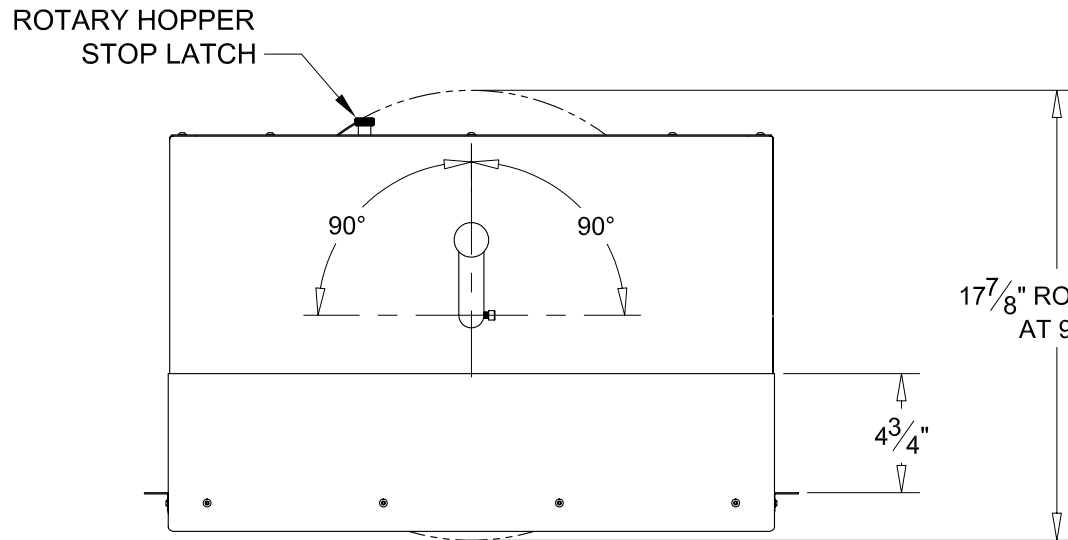

PLAN VIEW

HAMILTON SAFE

COMMERCIAL WALK UP
RETAIL ROTARY SERVER
DETAILS

DATE: 9-28-09	DRAWING NUMBER : 96-278	PAGE: 1 OF 1