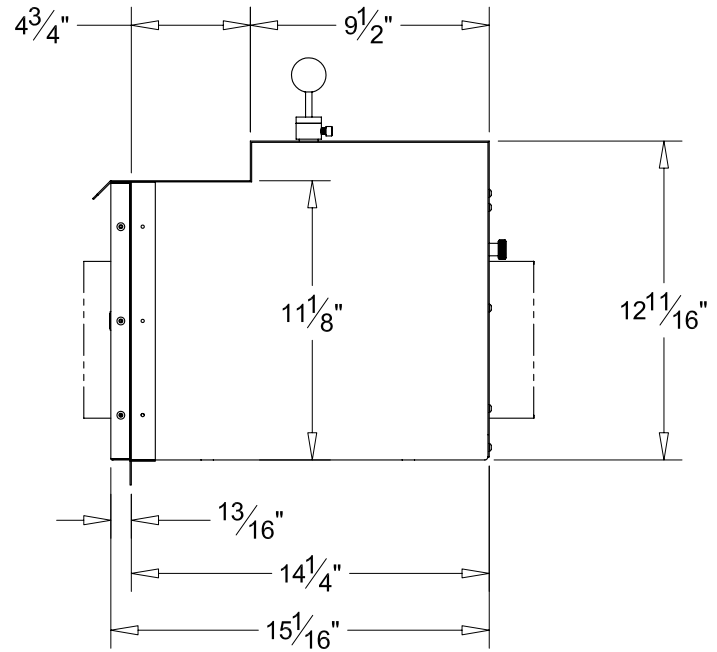

RIGHT SIDE VIEW