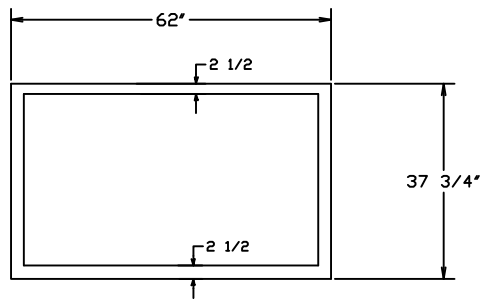

Rev - 1	
Rev - 2	

MASONRY OPENING - INTERIOR DETAIL

EXTERIOR ELEVATION

VERTICAL SECTION

117 VOLT 20 AMP DUPLEX OUTLET

INTERIOR ELEVATION

HAMILTON SAFE	
035V WINDOW U.L. LISTED	
Drawing Number : 95-699	Date : 5-18-99