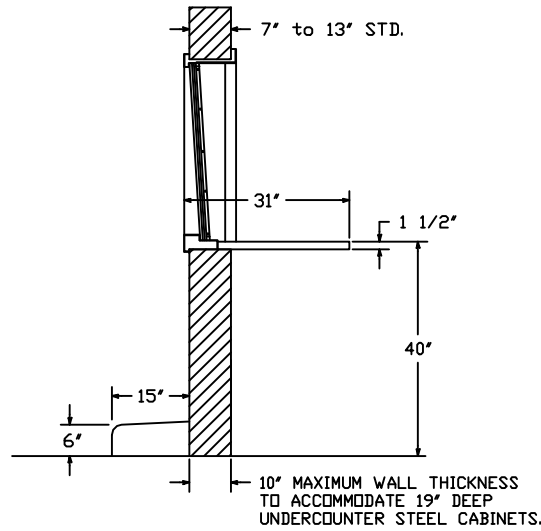

Rev - 1	
Rev - 2	

MASONRY OPENING - INTERIOR DETAIL

EXTERIOR ELEVATION

VERTICAL SECTION

117 VOLT 20 AMP DUPLEX OUTLET

INTERIOR ELEVATION

HAMILTON SAFE	
035V WINDOW U.L. LISTED	
Drawing Number : 95-699	Date : 5-18-99