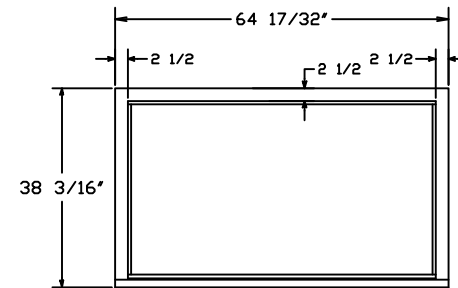

Rev - 1	
Rev - 2	

MASONRY OPENING - INTERIOR DETAIL

EXTERIOR ELEVATION

VERTICAL SECTION

117 VOLT 20 AMP DUPLEX OUTLET

INTERIOR ELEVATION

HAMILTON SAFE	
035V WINDOW U.L. LISTED	
Drawing Number : 95-699	Date : 5-18-99