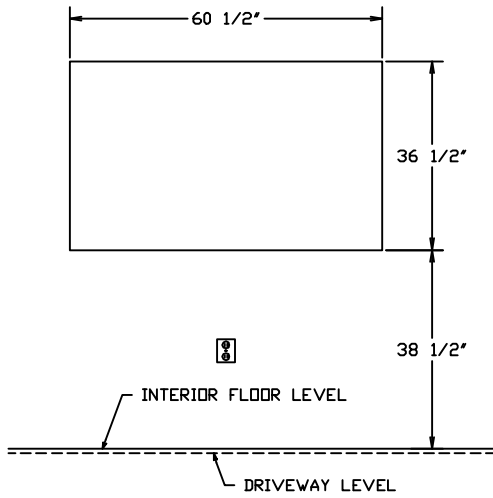

Rev - 1	
Rev - 2	

MASONRY OPENING - INTERIOR DETAIL

EXTERIOR ELEVATION

VERTICAL SECTION

117 VOLT 20 AMP DUPLEX OUTLET

INTERIOR ELEVATION

HAMILTON SAFE	
035V WINDOW U.L. LISTED	
Drawing Number : 95-699	Date : 5-18-99