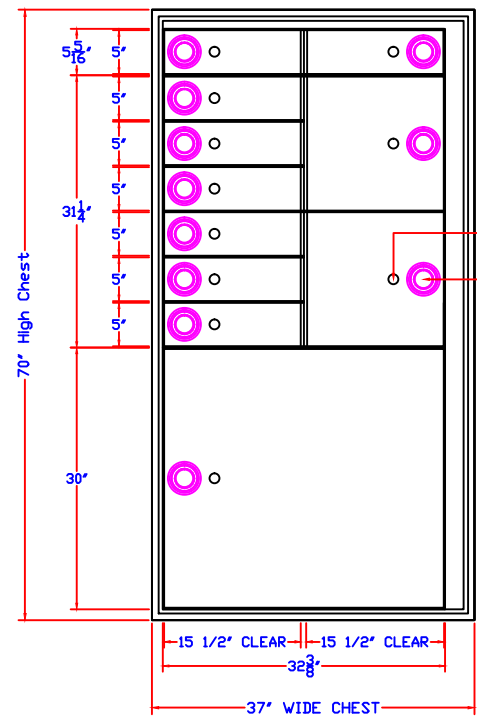

Rev - 1	5/10/12 UPDATED DRAWING
Rev - 2	

NOTE: LOCKERS TO BE BUILT INTO CHEST & PAINTED TO MATCH CHEST FINISH

MASONRY DETAIL

SECTION

(11) CHROME PULL KNOBS
(11) COMBINATION LOCKS

FRONT VIEW
(WITH DOOR REMOVED)

PLAN

EQUIPMENT :
 80UC HEAD W/SECURE PARTIAL ENCASEMENT
 TL-15 T.REC 70"H X 37"W X 32"D (RIGHT SWING)
 KLD. COMBINATION LOCK ON (OUTER CHEST DOOR)
 TWO MOVEMENT TIMELOCK
 HEAT SENSOR & DOOR CONTACT
 UNIT COLOR : INSTRUMENT TAN

HAMILTON SAFE	
DRIVE-UP TELLER RECEIVER TL-15 70"H X 37W X 32 D ; RIGHT SWING W/STEEL SECURE HOUSING	
Drawing Number : 95-689	Date : 6-29-12