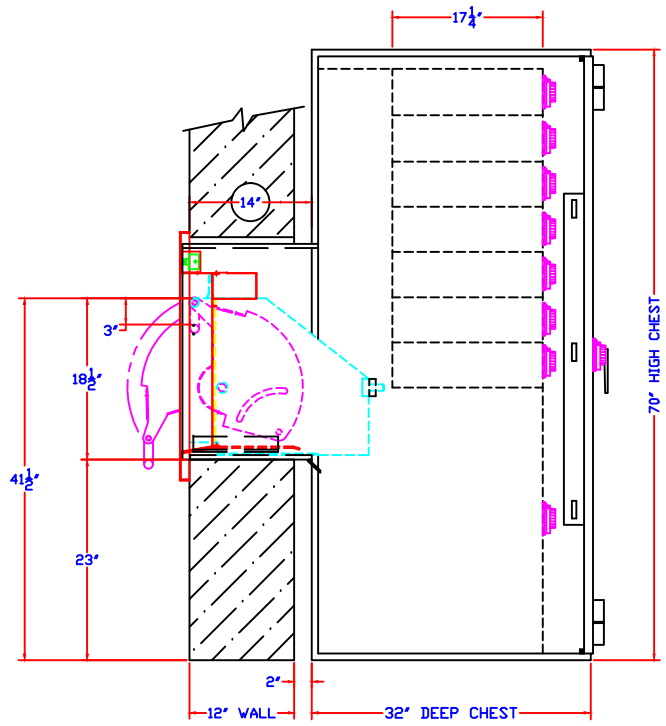

Rev - 1	5/10/12 UPDATED DRAWING
Rev - 2	

NOTE: LOCKERS TO BE BUILT INTO CHEST & PAINTED TO MATCH CHEST FINISH

MASONRY DETAIL

SECTION

(11) CHROME PULL KNOBS
(11) COMBINATION LOCKS

FRONT VIEW
(WITH DOOR REMOVED)

PLAN

EQUIPMENT :
 80UC HEAD W/SECURE PARTIAL ENCASEMENT
 TL-15 T.REC 70"H X 37"W X 32"D (RIGHT SWING)
 KLD. COMBINATION LOCK ON (OUTER CHEST DOOR)
 TWO MOVEMENT TIMELOCK
 HEAT SENSOR & DOOR CONTACT
 UNIT COLOR : INSTRUMENT TAN

HAMILTON SAFE	
DRIVE-UP TELLER RECEIVER TL-15 70"H X 37W X 32 D ; RIGHT SWING W/STEEL SECURE HOUSING	
Drawing Number : 95-689	Date : 6-29-12