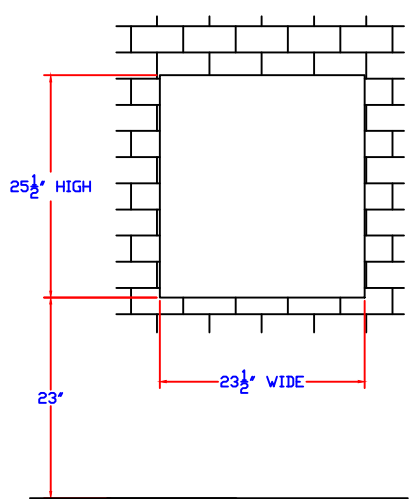

Rev - 1	5/10/12 UPDATED DRAWING
Rev - 2	

NOTE: LOCKERS TO BE BUILT INTO CHEST & PAINTED TO MATCH CHEST FINISH

MASONRY DETAIL

SECTION

(11) CHROME PULL KNOBS
(11) COMBINATION LOCKS

FRONT VIEW
(WITH DOOR REMOVED)

PLAN

EQUIPMENT :
 80UC HEAD W/SECURE PARTIAL ENCASEMENT
 TL-15 T.REC 70"H X 37"W X 32"D (RIGHT SWING)
 KLD. COMBINATION LOCK ON (OUTER CHEST DOOR)
 TWO MOVEMENT TIMELOCK
 HEAT SENSOR & DOOR CONTACT
 UNIT COLOR : INSTRUMENT TAN

HAMILTON SAFE	
DRIVE-UP TELLER RECEIVER TL-15 70"H X 37W X 32 D ; RIGHT SWING W/STEEL SECURE HOUSING	
Drawing Number : 95-689	Date : 6-29-12