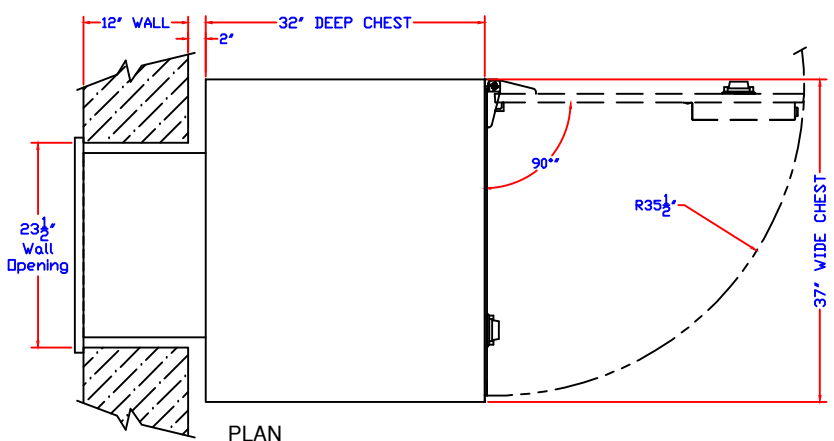

Rev - 1	5/10/12 UPDATED DRAWING
Rev - 2	

NOTE: LOCKERS TO BE BUILT INTO CHEST & PAINTED TO MATCH CHEST FINISH

MASONRY DETAIL

SECTION

(11) CHROME PULL KNOBS
(11) COMBINATION LOCKS

FRONT VIEW
(WITH DOOR REMOVED)

PLAN

EQUIPMENT :
 80UC HEAD W/SECURE PARTIAL ENCASEMENT
 TL-15 T.REC 70"H X 37"W X 32"D (RIGHT SWING)
 KLD. COMBINATION LOCK ON (OUTER CHEST DOOR)
 TWO MOVEMENT TIMELOCK
 HEAT SENSOR & DOOR CONTACT
 UNIT COLOR : INSTRUMENT TAN

HAMILTON SAFE	
DRIVE-UP TELLER RECEIVER TL-15 70"H X 37W X 32 D ; RIGHT SWING W/STEEL SECURE HOUSING	
Drawing Number : 95-689	Date : 6-29-12