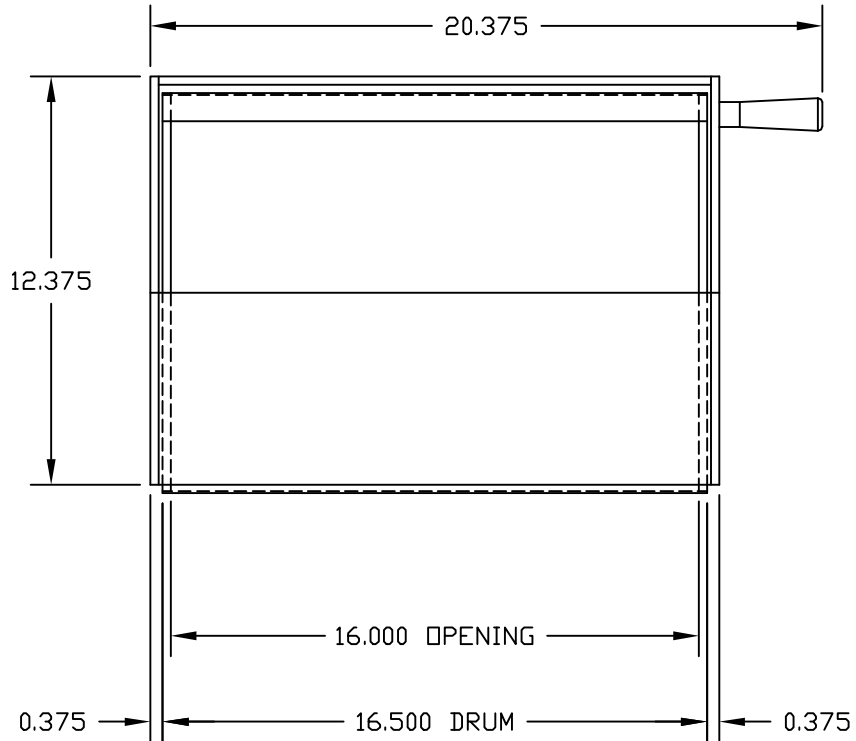

Rev - 1	
Rev - 2	

<b>HAMILTON SAFE</b>	
ROTARY HOPPER HEAD 6"x16" OPENING FOR DEPOSIT WITH OUTSIDE HANDLE	
Drawing Number : 95-626	Date : 4-21-99