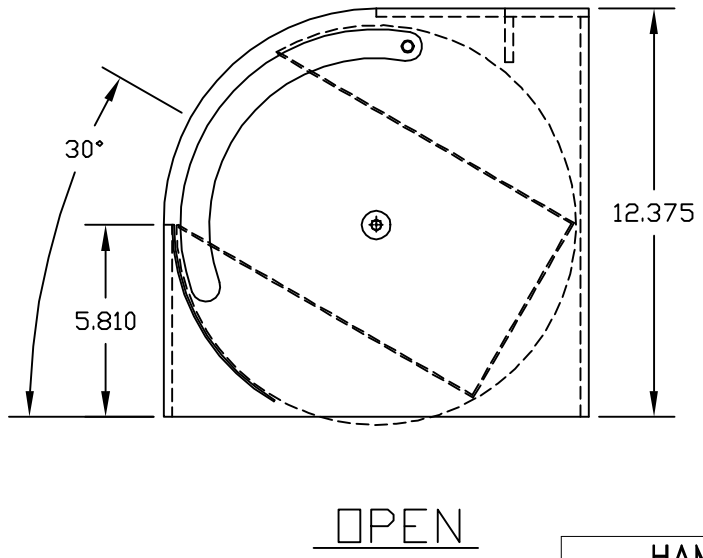

Rev - 1	
Rev - 2	

<b>HAMILTON SAFE</b>	
ROTARY HOPPER HEAD 6"x16" OPENING FOR DEPOSIT WITH OUTSIDE HANDLE	
Drawing Number : 95-626	Date : 4-21-99