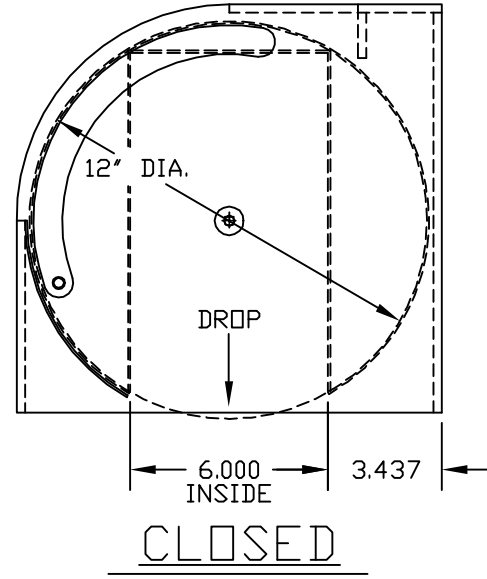

Rev - 1	
Rev - 2	

<b>HAMILTON SAFE</b>	
ROTARY HOPPER HEAD 6"x16" OPENING FOR DEPOSIT WITH OUTSIDE HANDLE	
Drawing Number : 95-626	Date : 4-21-99