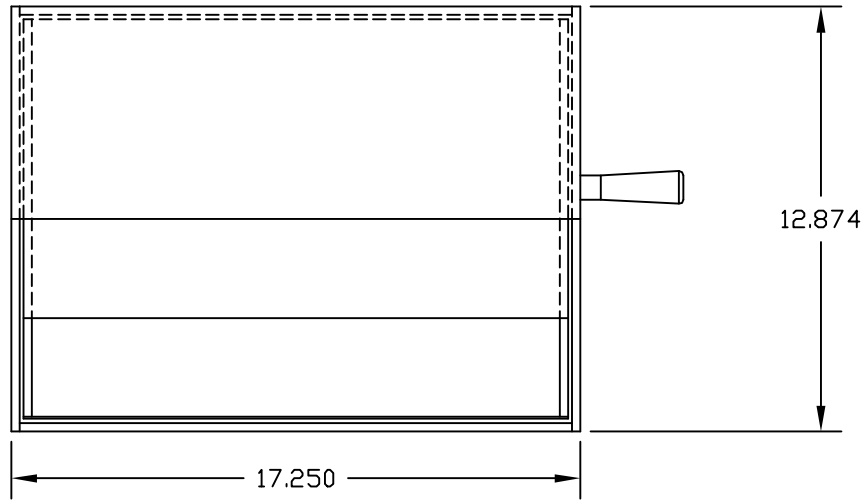

Rev - 1	
Rev - 2	

<b>HAMILTON SAFE</b>	
ROTARY HOPPER HEAD 6"x16" OPENING FOR DEPOSIT WITH OUTSIDE HANDLE	
Drawing Number : 95-626	Date : 4-21-99