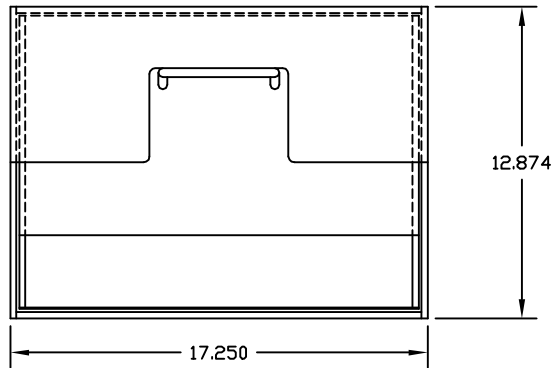

Rev - 1	
Rev - 2	

OPEN

CLOSED

HAMILTON SAFE	
ROTARY HOPPER HEAD 6'x16' OPENING FOR DEPOSIT WITH INSIDE HANDLE	
Drawing Number : 95-625	Date : 4-21-99