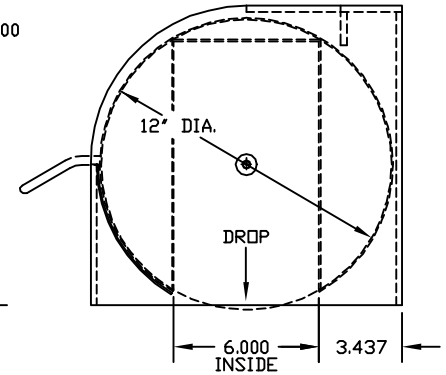

Rev - 1	
Rev - 2	

OPEN

CLOSED

HAMILTON SAFE	
ROTARY HOPPER HEAD 6'x16' OPENING FOR DEPOSIT WITH INSIDE HANDLE	
Drawing Number : 95-625	Date : 4-21-99