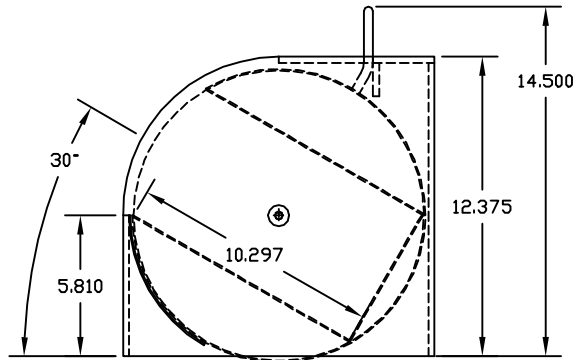

Rev - 1	
Rev - 2	

OPEN

CLOSED

HAMILTON SAFE	
ROTARY HOPPER HEAD 6'x16' OPENING FOR DEPOSIT WITH INSIDE HANDLE	
Drawing Number : 95-625	Date : 4-21-99