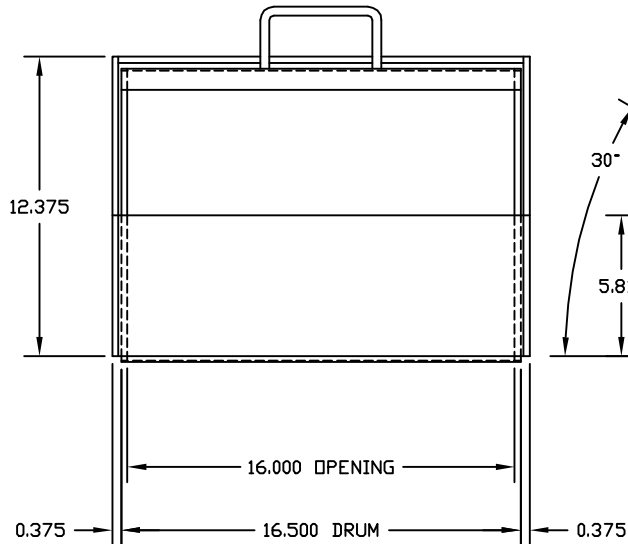

Rev - 1	
Rev - 2	

OPEN

CLOSED

HAMILTON SAFE	
ROTARY HOPPER HEAD 6'x16' OPENING FOR DEPOSIT WITH INSIDE HANDLE	
Drawing Number : 95-625	Date : 4-21-99