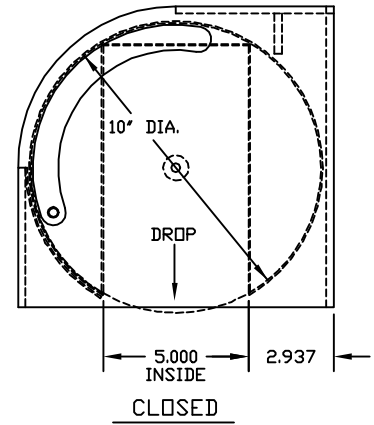

Rev - 1	
Rev - 2	

<b>HAMILTON SAFE</b>	
ROTARY HOPPER HEAD 5'x16' OPENING FOR DEPOSIT WITH OUTSIDE HANDLE	
Drawing Number : 95-624	Date : 4-21-99