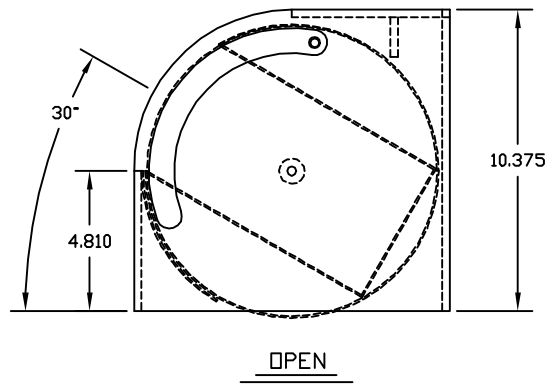

Rev - 1	
Rev - 2	

<b>HAMILTON SAFE</b>	
ROTARY HOPPER HEAD 5'x16' OPENING FOR DEPOSIT WITH OUTSIDE HANDLE	
Drawing Number : 95-624	Date : 4-21-99