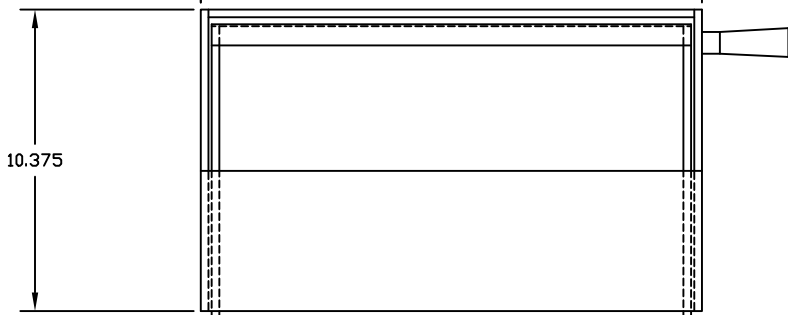

Rev - 1	
Rev - 2	

<b>HAMILTON SAFE</b>	
ROTARY HOPPER HEAD 5'x16' OPENING FOR DEPOSIT WITH OUTSIDE HANDLE	
Drawing Number : 95-624	Date : 4-21-99