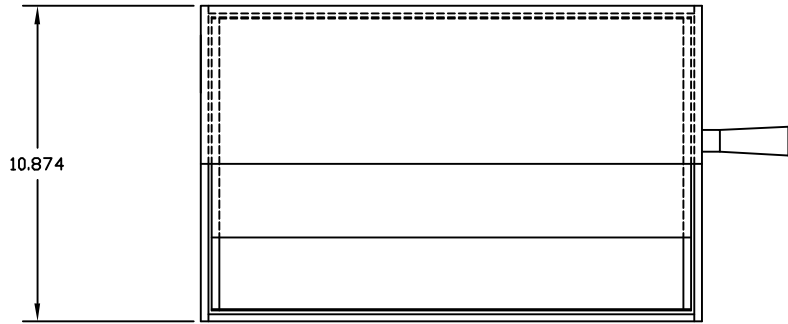

Rev - 1	
Rev - 2	

<b>HAMILTON SAFE</b>	
ROTARY HOPPER HEAD 5'x16' OPENING FOR DEPOSIT WITH OUTSIDE HANDLE	
Drawing Number : 95-624	Date : 4-21-99