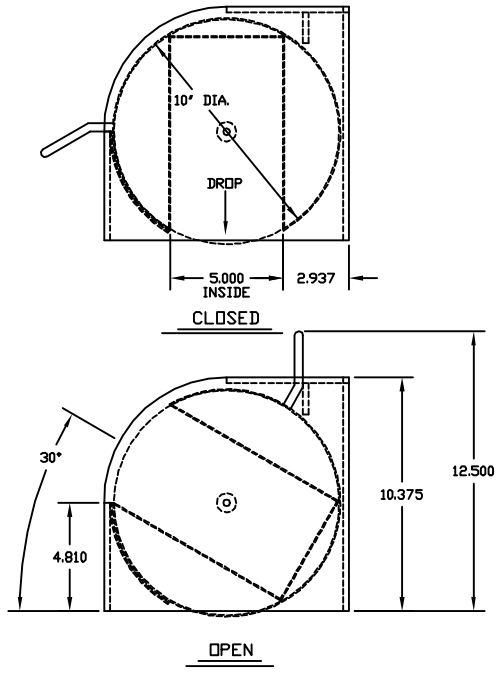

Rev - 1	
Rev - 2	

HAMILTON SAFE	
ROTARY HOPPER HEAD 5'x16' OPENING FOR DEPOSIT WITH INSIDE HANDLE	
Drawing Number : 95-623	Date : 4-21-99