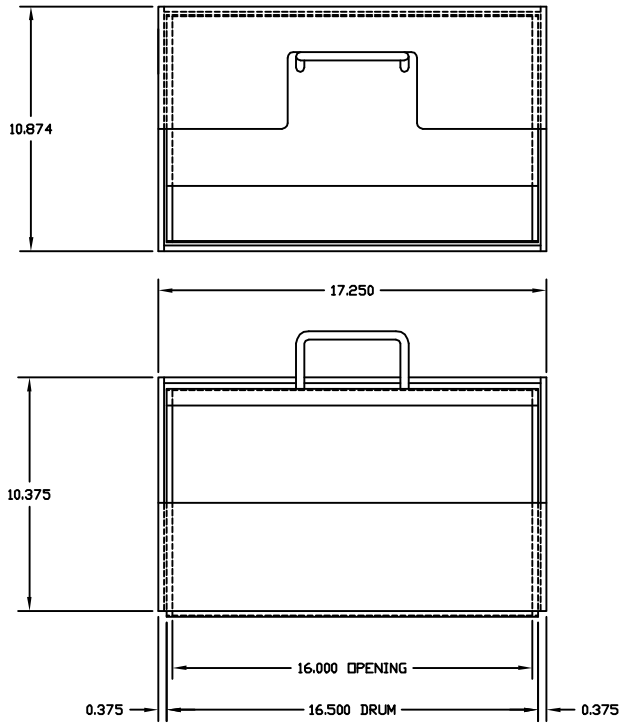

Rev - 1	
Rev - 2	

HAMILTON SAFE	
ROTARY HOPPER HEAD 5'x16' OPENING FOR DEPOSIT WITH INSIDE HANDLE	
Drawing Number : 95-623	Date : 4-21-99