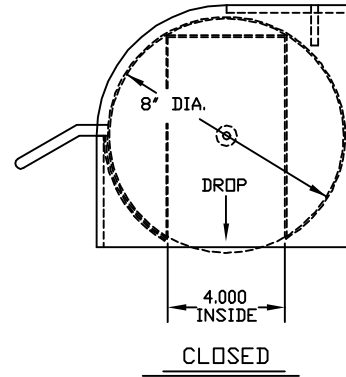

Rev - 1	
Rev - 2	

HAMILTON SAFE	
ROTARY HOPPER HEAD 4'x16' OPENING FOR DEPOSIT WITH INSIDE HANDLE	
Drawing Number : 95-621	Date : 4-21-99