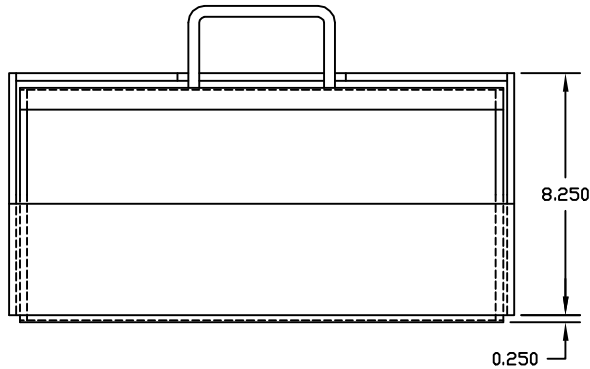

Rev - 1	
Rev - 2	

HAMILTON SAFE	
ROTARY HOPPER HEAD 4'x16' OPENING FOR DEPOSIT WITH INSIDE HANDLE	
Drawing Number : 95-621	Date : 4-21-99