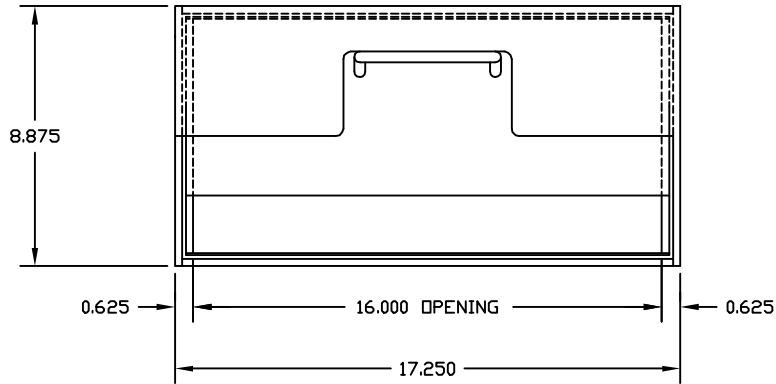

Rev - 1	
Rev - 2	

HAMILTON SAFE	
ROTARY HOPPER HEAD 4'x16' OPENING FOR DEPOSIT WITH INSIDE HANDLE	
Drawing Number : 95-621	Date : 4-21-99