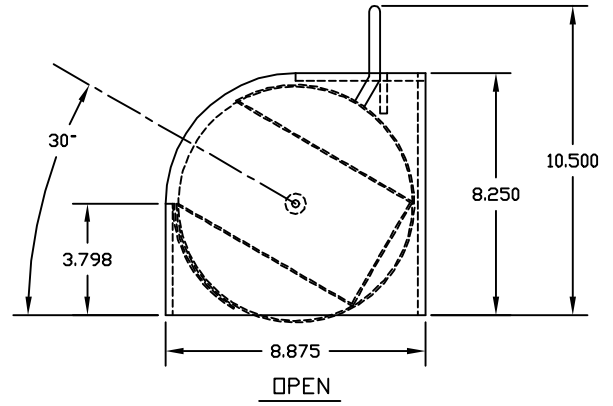

Rev - 1	
Rev - 2	

HAMILTON SAFE	
ROTARY HOPPER HEAD 4'x16' OPENING FOR DEPOSIT WITH INSIDE HANDLE	
Drawing Number : 95-621	Date : 4-21-99