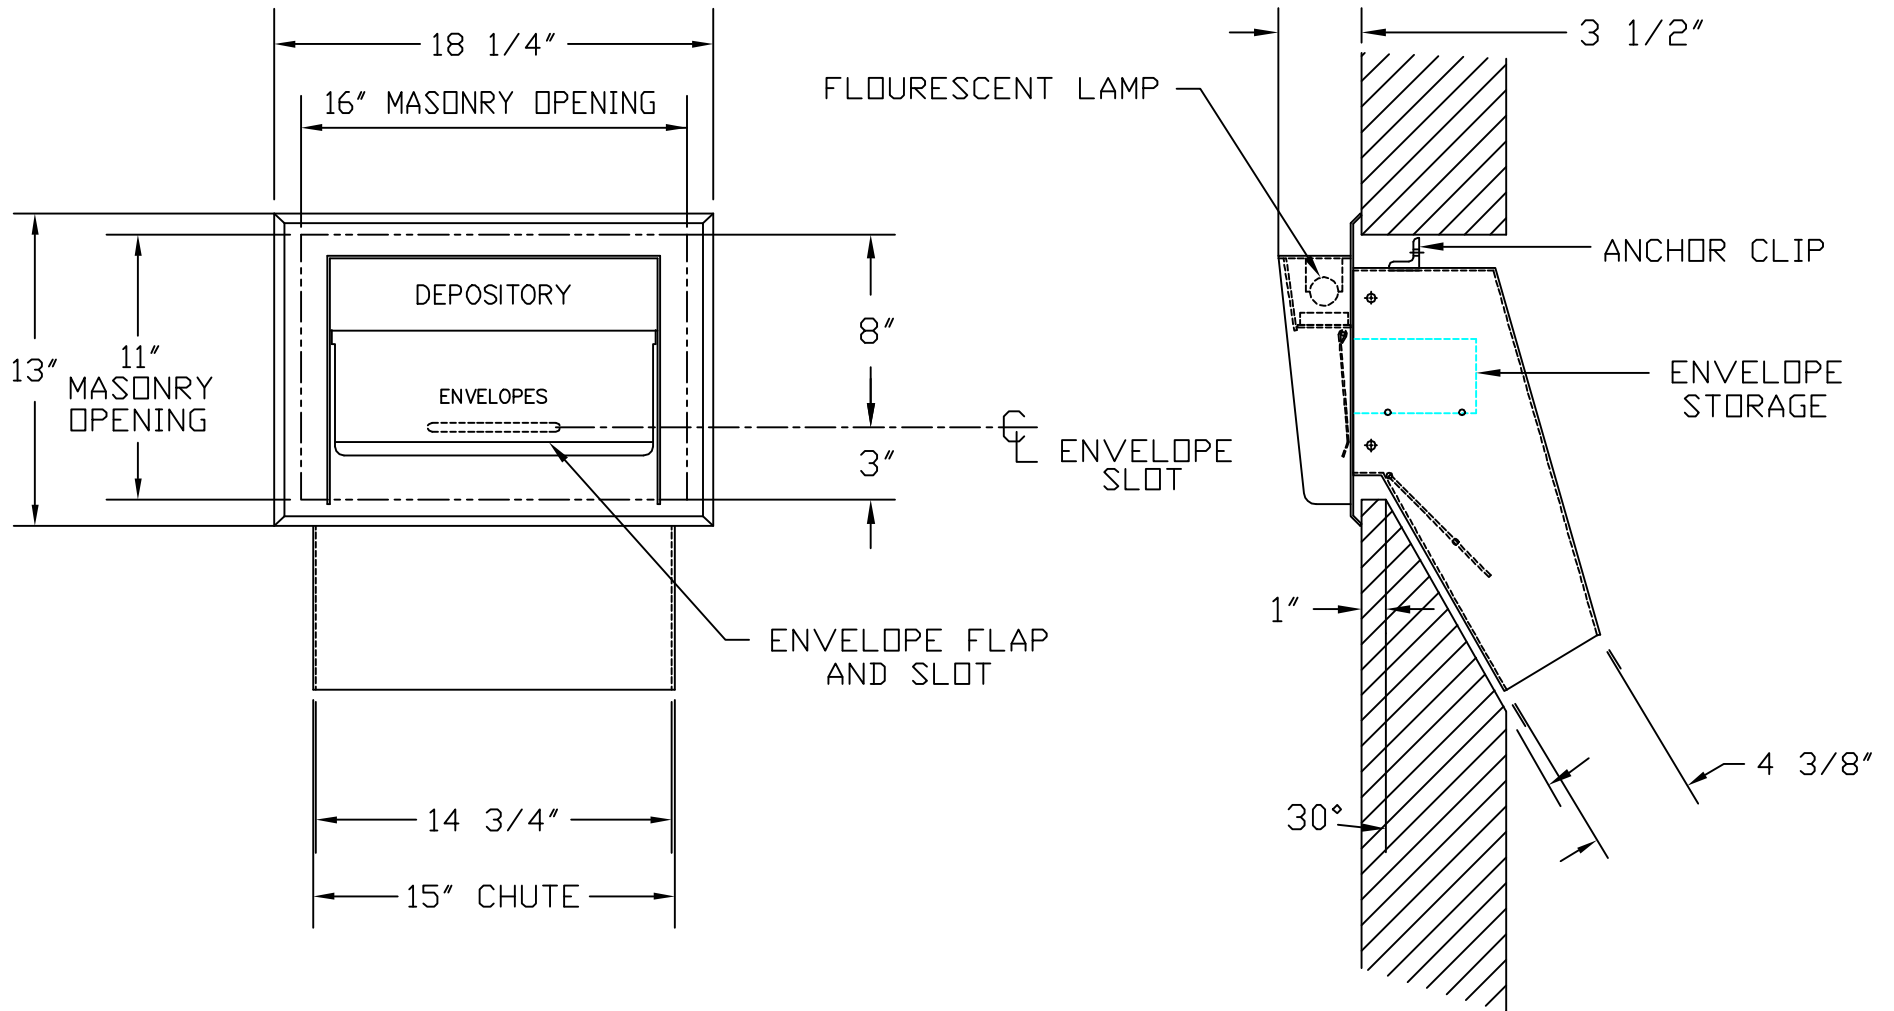

Rev - 1	4-20-99 UPDATED DRAWING
Rev - 2	

<b>HAMILTON SAFE</b>	
NIGHT DEPOSITORY DETAILS MODEL 68-EF	
Drawing Number : 92-556	Date : 2-12-92